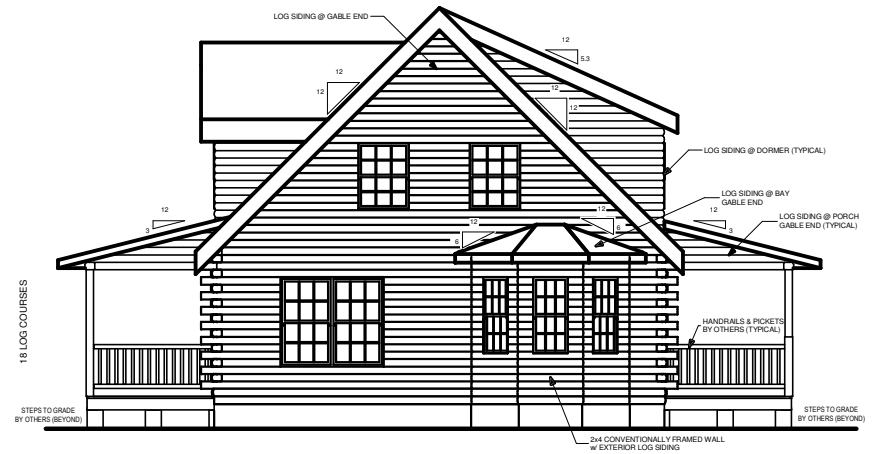

SOUTHLAND **LOG HOMES**

America's Favorite Log Home™

BULLITT

FRONT ELEVATION

RIGHT ELEVATION

SQUARE FOOTAGE	
HEATED AREAS:	
FIRST FLOOR.....	1163 Sq. Ft.
SECOND FLOOR.....	594 Sq. Ft.
TOTAL HEATED.....	1757 Sq. Ft.
UNHEATED AREAS:	
PORCH(ES).....	788 Sq. Ft.
STORAGE.....	41 Sq. Ft.
TOTAL UNHEATED.....	829 Sq. Ft.
TOTAL UNDER ROOF.....	2586 Sq. Ft.