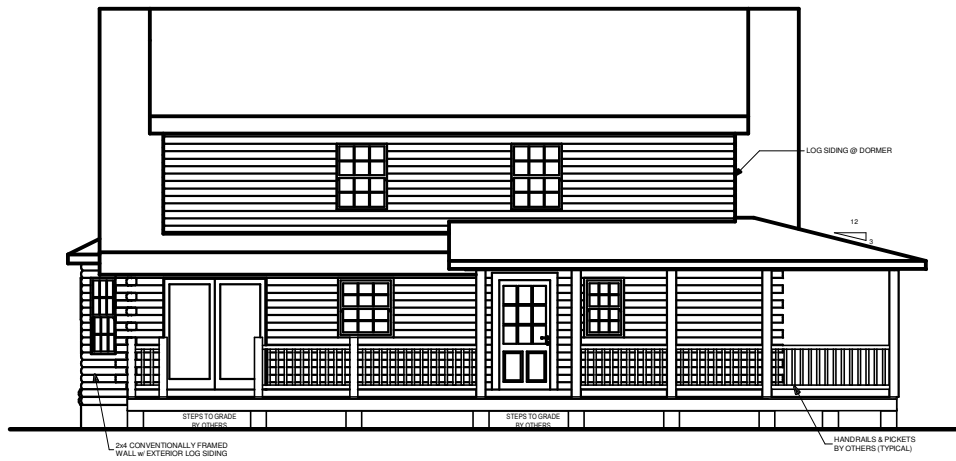

SOUTHLAND **LOG HOMES**

America's Favorite Log Home™

BULLITT

FRONT ELEVATION

RIGHT ELEVATION

SQUARE FOOTAGE	
HEATED AREAS:	
FIRST FLOOR.....	1163 Sq. Ft.
SECOND FLOOR.....	594 Sq. Ft.
TOTAL HEATED.....	1757 Sq. Ft.
UNHEATED AREAS:	
PORCH(ES).....	788 Sq. Ft.
STORAGE.....	41 Sq. Ft.
TOTAL UNHEATED.....	829 Sq. Ft.
TOTAL UNDER ROOF.....	2586 Sq. Ft.

REAR ELEVATION

18 LOG COURSES

LEFT ELEVATION

18 LOG COURSES

SQUARE FOOTAGE	
HEATED AREAS:	
FIRST FLOOR.....	1163 Sq. Ft.
SECOND FLOOR.....	594 Sq. Ft.
TOTAL HEATED.....	1757 Sq. Ft.
UNHEATED AREAS:	
PORCH(ES).....	788 Sq. Ft.
STORAGE.....	41 Sq. Ft.
TOTAL UNHEATED.....	829 Sq. Ft.
TOTAL UNDER ROOF.....	2586 Sq. Ft.