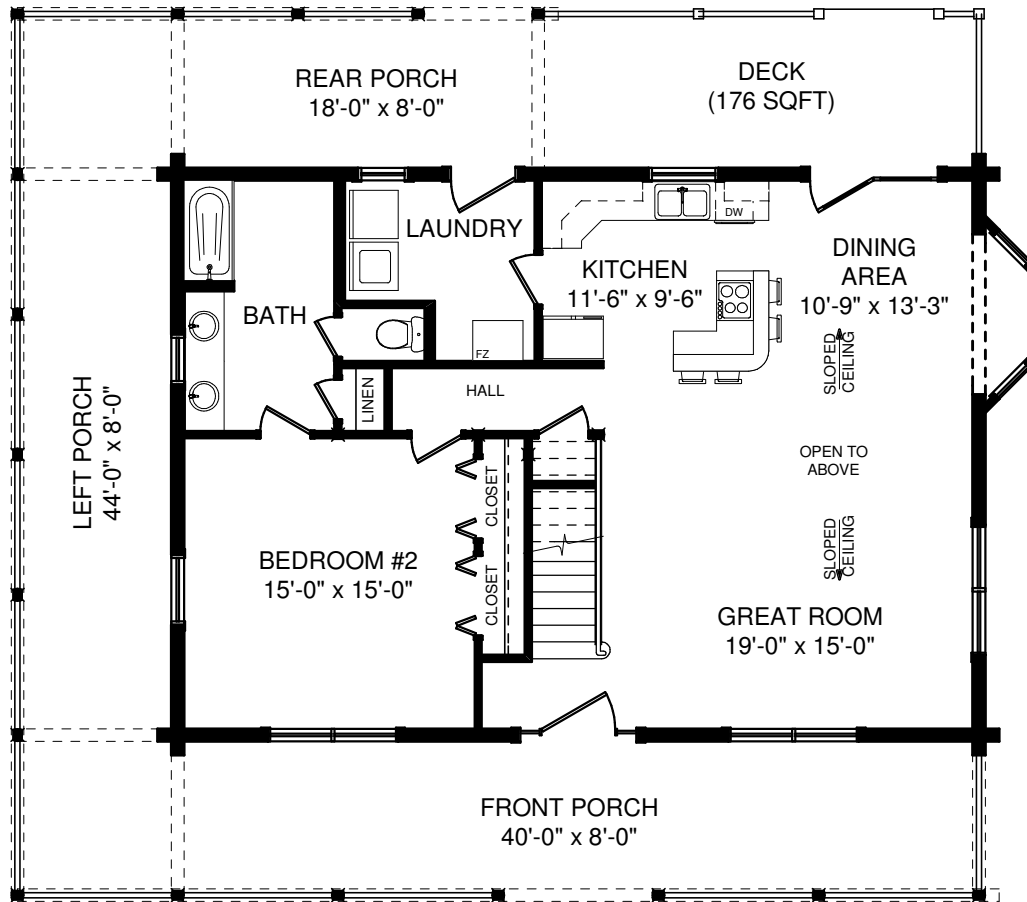

SOUTHLAND **LOG HOMES**

America's Favorite Log Home™

BULLITT

FRONT ELEVATION

RIGHT ELEVATION

SQUARE FOOTAGE	
HEATED AREAS:	
FIRST FLOOR.....	1163 Sq. Ft.
SECOND FLOOR.....	594 Sq. Ft.
TOTAL HEATED.....	1757 Sq. Ft.
UNHEATED AREAS:	
PORCH(ES).....	788 Sq. Ft.
STORAGE.....	41 Sq. Ft.
TOTAL UNHEATED.....	829 Sq. Ft.
TOTAL UNDER ROOF.....	2586 Sq. Ft.

REAR ELEVATION

18 LOG COURSES

LEFT ELEVATION

18 LOG COURSES

SQUARE FOOTAGE	
HEATED AREAS:	
FIRST FLOOR.....	1163 Sq. Ft.
SECOND FLOOR.....	594 Sq. Ft.
TOTAL HEATED.....	1757 Sq. Ft.
UNHEATED AREAS:	
PORCH(ES).....	788 Sq. Ft.
STORAGE.....	41 Sq. Ft.
TOTAL UNHEATED.....	829 Sq. Ft.
TOTAL UNDER ROOF.....	2586 Sq. Ft.

FIRST FLOOR PLAN

SQUARE FOOTAGE	
HEATED AREAS:	
FIRST FLOOR.....	1163 Sq. Ft.
SECOND FLOOR.....	594 Sq. Ft.
TOTAL HEATED.....	1757 Sq. Ft.
UNHEATED AREAS:	
PORCH(ES).....	788 Sq. Ft.
STORAGE.....	41 Sq. Ft.
TOTAL UNHEATED.....	829 Sq. Ft.
TOTAL UNDER ROOF.....	2586 Sq. Ft.

SECOND FLOOR PLAN

SQUARE FOOTAGE	
HEATED AREAS:	
FIRST FLOOR.....	1163 Sq. Ft.
SECOND FLOOR.....	594 Sq. Ft.
TOTAL HEATED.....	1757 Sq. Ft.
UNHEATED AREAS:	
PORCH(ES).....	788 Sq. Ft.
STORAGE.....	41 Sq. Ft.
TOTAL UNHEATED.....	829 Sq. Ft.
TOTAL UNDER ROOF.....	2586 Sq. Ft.