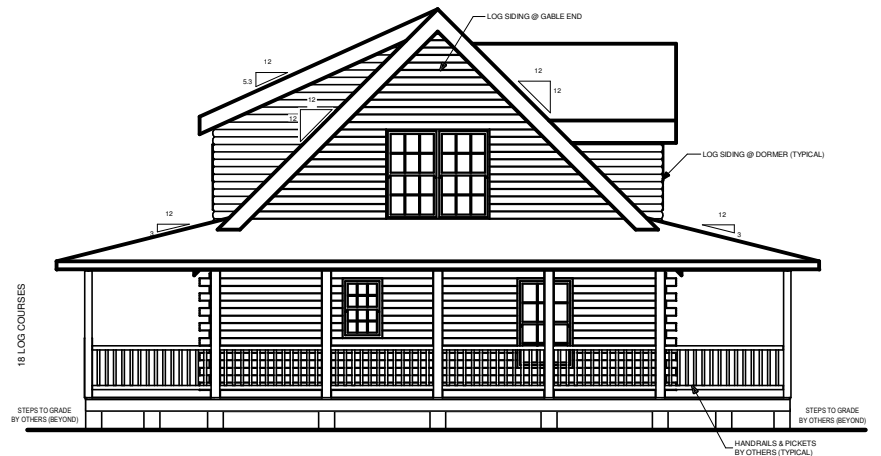

LEFT ELEVATION

18 LOG COURSES

SQUARE FOOTAGE	
HEATED AREAS:	
FIRST FLOOR.....	1163 Sq. Ft.
SECOND FLOOR.....	594 Sq. Ft.
TOTAL HEATED.....	1757 Sq. Ft.
UNHEATED AREAS:	
PORCH(ES).....	788 Sq. Ft.
STORAGE.....	41 Sq. Ft.
TOTAL UNHEATED.....	829 Sq. Ft.
TOTAL UNDER ROOF.....	2586 Sq. Ft.

SOUTHLAND
LOG HOMES

BULLITT

Next Steps

1. Note any changes you would like to make to plan.
2. Contact Us to answer any questions:
  - a. Visit any Southland Model Log Home location
  - b. Call us at 800-641-4754
  - c. Email your plan to us at:
    webplans@southlandloghomes.com