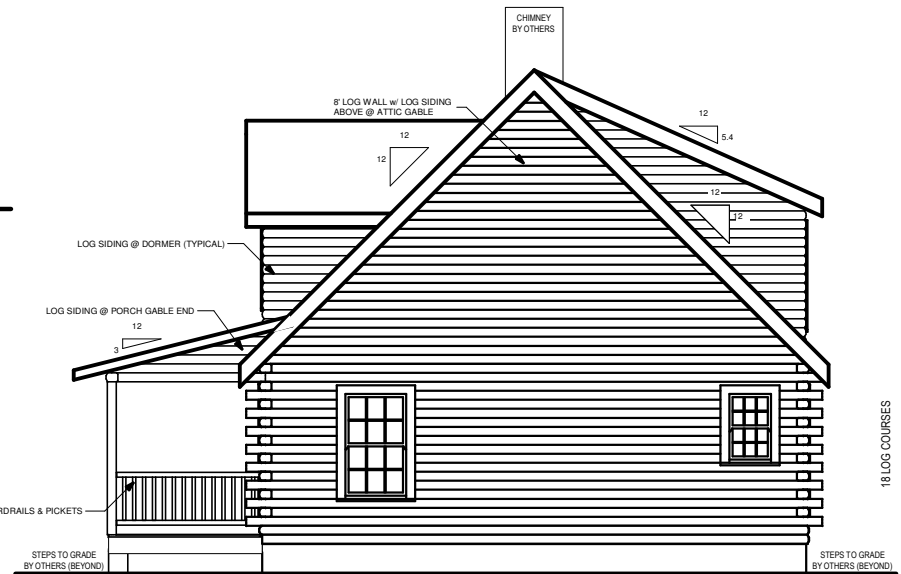

SOUTHLAND LOG HOMES

America's Favorite Log Home™

CASEY

FRONT ELEVATION

RIGHT ELEVATION

SQUARE FOOTAGE	
HEATED AREAS:	
FIRST FLOOR.....	1279 Sq. Ft.
SECOND FLOOR.....	649 Sq. Ft.
TOTAL HEATED.....	1928 Sq. Ft.
UNHEATED AREAS:	
PORCH(ES).....	356 Sq. Ft.
STORAGE.....	47 Sq. Ft.
TOTAL UNHEATED.....	403 Sq. Ft.
TOTAL UNDER ROOF.....	2331 Sq. Ft.

REAR ELEVATION

18 LOG COURSES

18 LOG COURSES

STEPS TO GRADE BY OTHERS (BEYOND)

STEPS TO GRADE BY OTHERS (BEYOND)

LEFT ELEVATION

SQUARE FOOTAGE	
HEATED AREAS:	
FIRST FLOOR.....	1279 Sq. Ft.
SECOND FLOOR.....	649 Sq. Ft.
TOTAL HEATED.....	1928 Sq. Ft.
UNHEATED AREAS:	
PORCH(ES).....	356 Sq. Ft.
STORAGE.....	47 Sq. Ft.
TOTAL UNHEATED.....	403 Sq. Ft.
TOTAL UNDER ROOF.....	2331 Sq. Ft.