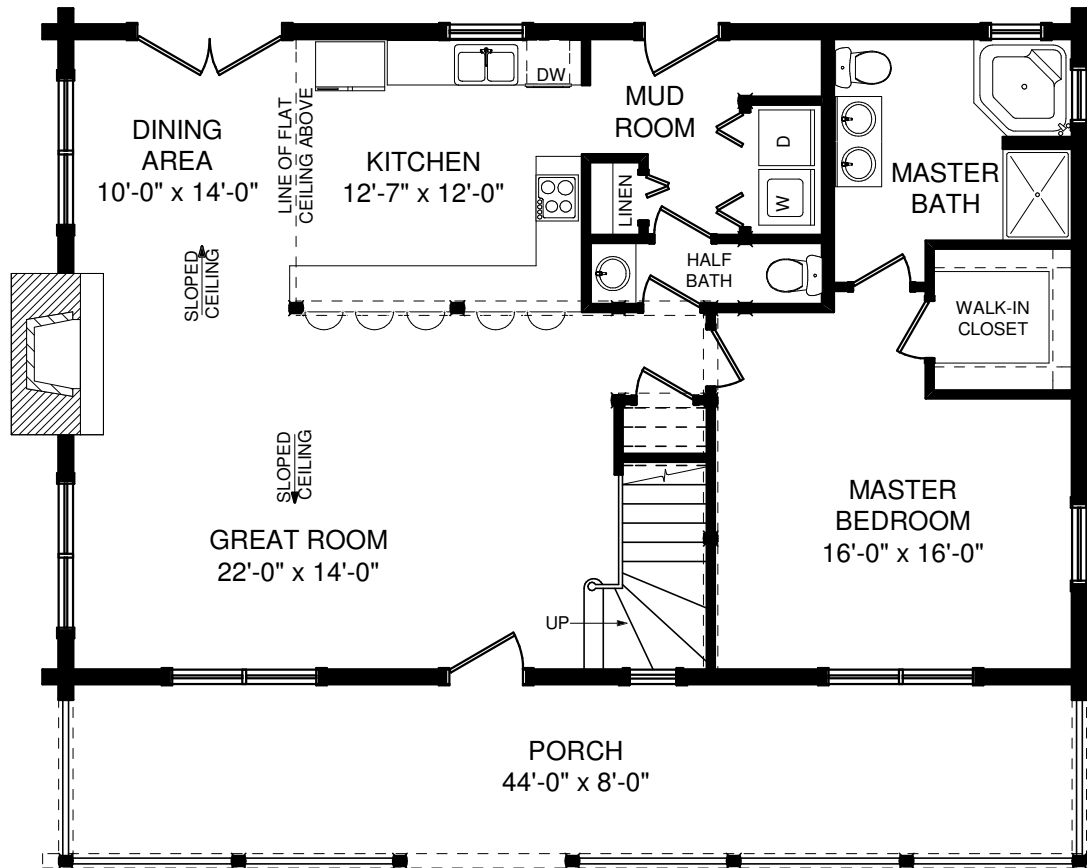

SOUTHLAND LOG HOMES

America's Favorite Log Home™

CASEY

FRONT ELEVATION

RIGHT ELEVATION

SQUARE FOOTAGE	
HEATED AREAS:	
FIRST FLOOR.....	1279 Sq. Ft.
SECOND FLOOR.....	649 Sq. Ft.
TOTAL HEATED.....	1928 Sq. Ft.
UNHEATED AREAS:	
PORCH(ES).....	356 Sq. Ft.
STORAGE.....	47 Sq. Ft.
TOTAL UNHEATED.....	403 Sq. Ft.
TOTAL UNDER ROOF.....	2331 Sq. Ft.

REAR ELEVATION

18 LOG COURSES

18 LOG COURSES

STEPS TO GRADE BY OTHERS (BEYOND)

STEPS TO GRADE BY OTHERS (BEYOND)

LEFT ELEVATION

SQUARE FOOTAGE	
HEATED AREAS:	
FIRST FLOOR.....	1279 Sq. Ft.
SECOND FLOOR.....	649 Sq. Ft.
TOTAL HEATED.....	1928 Sq. Ft.
UNHEATED AREAS:	
PORCH(ES).....	356 Sq. Ft.
STORAGE.....	47 Sq. Ft.
TOTAL UNHEATED.....	403 Sq. Ft.
TOTAL UNDER ROOF.....	2331 Sq. Ft.

FIRST FLOOR PLAN

SQUARE FOOTAGE	
HEATED AREAS:	
FIRST FLOOR.....	1279 Sq. Ft.
SECOND FLOOR.....	649 Sq. Ft.
TOTAL HEATED.....	1928 Sq. Ft.
UNHEATED AREAS:	
PORCH(ES).....	356 Sq. Ft.
STORAGE.....	47 Sq. Ft.
TOTAL UNHEATED.....	403 Sq. Ft.
TOTAL UNDER ROOF.....	2331 Sq. Ft.

SECOND FLOOR PLAN

SQUARE FOOTAGE	
HEATED AREAS:	
FIRST FLOOR.....	1279 Sq. Ft.
SECOND FLOOR.....	649 Sq. Ft.
TOTAL HEATED.....	1928 Sq. Ft.
UNHEATED AREAS:	
PORCH(ES).....	356 Sq. Ft.
STORAGE.....	47 Sq. Ft.
TOTAL UNHEATED.....	403 Sq. Ft.
TOTAL UNDER ROOF.....	2331 Sq. Ft.