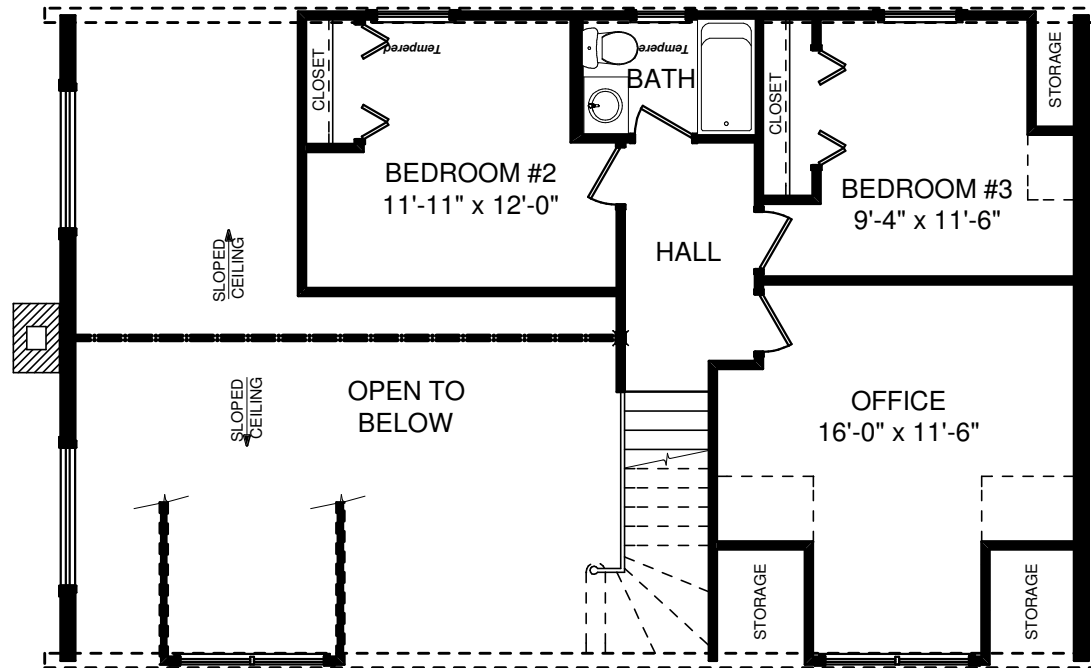

FIRST FLOOR PLAN

SQUARE FOOTAGE	
HEATED AREAS:	
FIRST FLOOR.....	1279 Sq. Ft.
SECOND FLOOR.....	649 Sq. Ft.
TOTAL HEATED.....	1928 Sq. Ft.
UNHEATED AREAS:	
PORCH(ES).....	356 Sq. Ft.
STORAGE.....	47 Sq. Ft.
TOTAL UNHEATED.....	403 Sq. Ft.
TOTAL UNDER ROOF.....	2331 Sq. Ft.

SECOND FLOOR PLAN

SQUARE FOOTAGE	
HEATED AREAS:	
FIRST FLOOR.....	1279 Sq. Ft.
SECOND FLOOR.....	649 Sq. Ft.
TOTAL HEATED.....	1928 Sq. Ft.
UNHEATED AREAS:	
PORCH(ES).....	356 Sq. Ft.
STORAGE.....	47 Sq. Ft.
TOTAL UNHEATED.....	403 Sq. Ft.
TOTAL UNDER ROOF.....	2331 Sq. Ft.