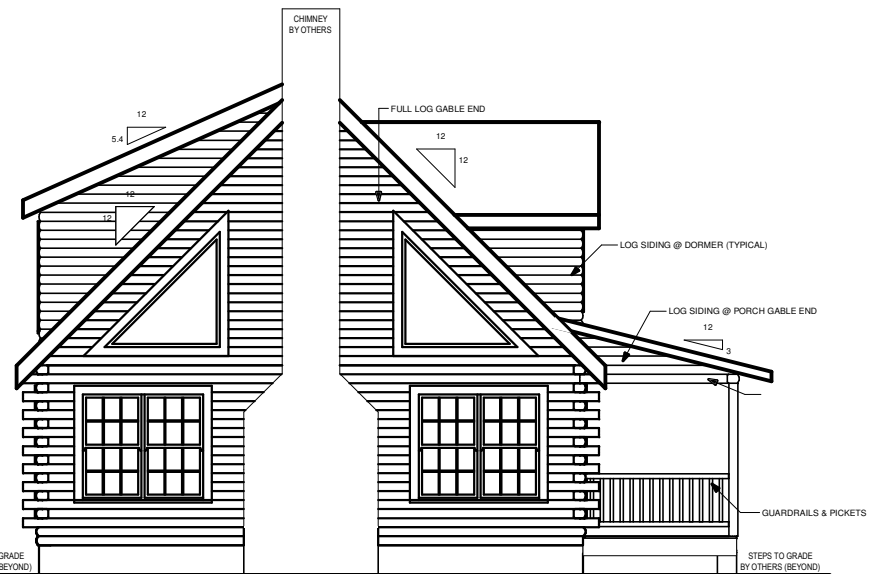

SOUTHLAND LOG HOMES

America's Favorite Log Home™

CASEY

FRONT ELEVATION

RIGHT ELEVATION

SQUARE FOOTAGE	
HEATED AREAS:	
FIRST FLOOR.....	1279 Sq. Ft.
SECOND FLOOR.....	649 Sq. Ft.
TOTAL HEATED.....	1928 Sq. Ft.
UNHEATED AREAS:	
PORCH(ES).....	356 Sq. Ft.
STORAGE.....	47 Sq. Ft.
TOTAL UNHEATED.....	403 Sq. Ft.
TOTAL UNDER ROOF.....	2331 Sq. Ft.

REAR ELEVATION

18 LOG COURSES

18 LOG COURSES

STEPS TO GRADE BY OTHERS (BEYOND)

STEPS TO GRADE BY OTHERS (BEYOND)

LEFT ELEVATION

SQUARE FOOTAGE	
HEATED AREAS:	
FIRST FLOOR.....	1279 Sq. Ft.
SECOND FLOOR.....	649 Sq. Ft.
TOTAL HEATED.....	1928 Sq. Ft.
UNHEATED AREAS:	
PORCH(ES).....	356 Sq. Ft.
STORAGE.....	47 Sq. Ft.
TOTAL UNHEATED.....	403 Sq. Ft.
TOTAL UNDER ROOF.....	2331 Sq. Ft.