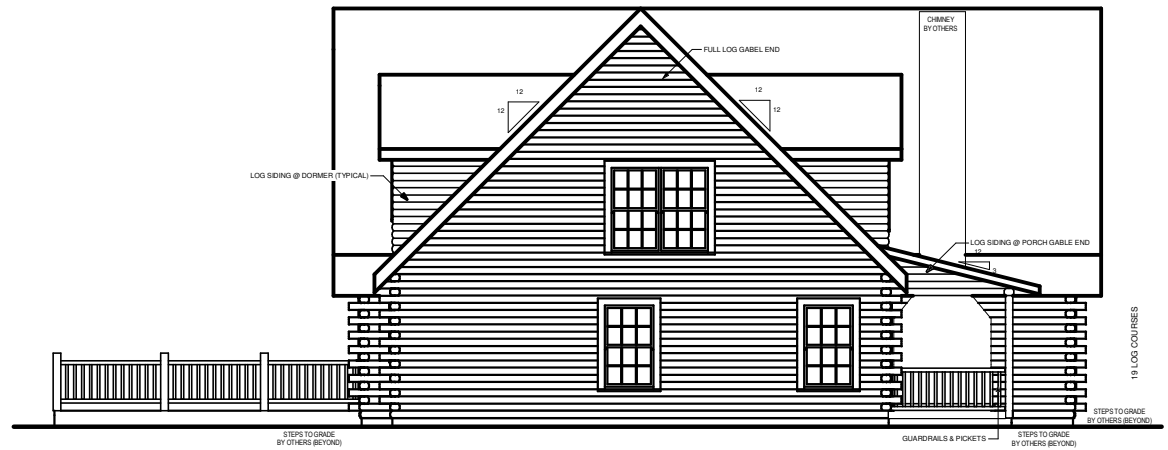

SOUTHLAND **LOG HOMES**

America's Favorite Log Home™

CLINTON

FRONT ELEVATION

RIGHT ELEVATION

SQUARE FOOTAGE	
HEATED AREAS:	
FIRST FLOOR.....	2240 Sq. Ft.
SECOND FLOOR.....	1282 Sq. Ft.
TOTAL HEATED.....	3522 Sq. Ft.
UNHEATED AREAS:	
PORCH(ES).....	256 Sq. Ft.
STORAGE.....	195 Sq. Ft.
TOTAL UNHEATED.....	451 Sq. Ft.
TOTAL UNDER ROOF.....	3973 Sq. Ft.

REAR ELEVATION

LEFT ELEVATION

SQUARE FOOTAGE	
HEATED AREAS:	
FIRST FLOOR.....	2240 Sq. Ft.
SECOND FLOOR.....	1282 Sq. Ft.
TOTAL HEATED.....	3522 Sq. Ft.
UNHEATED AREAS:	
PORCH(ES).....	256 Sq. Ft.
STORAGE.....	195 Sq. Ft.
TOTAL UNHEATED.....	451 Sq. Ft.
TOTAL UNDER ROOF.....	3973 Sq. Ft.

FIRST FLOOR PLAN

SQUARE FOOTAGE	
HEATED AREAS:	
FIRST FLOOR.....	2240 Sq. Ft.
SECOND FLOOR.....	1282 Sq. Ft.
TOTAL HEATED.....	3522 Sq. Ft.
UNHEATED AREAS:	
PORCH(ES).....	256 Sq. Ft.
STORAGE.....	195 Sq. Ft.
TOTAL UNHEATED.....	451 Sq. Ft.
TOTAL UNDER ROOF.....	3973 Sq. Ft.