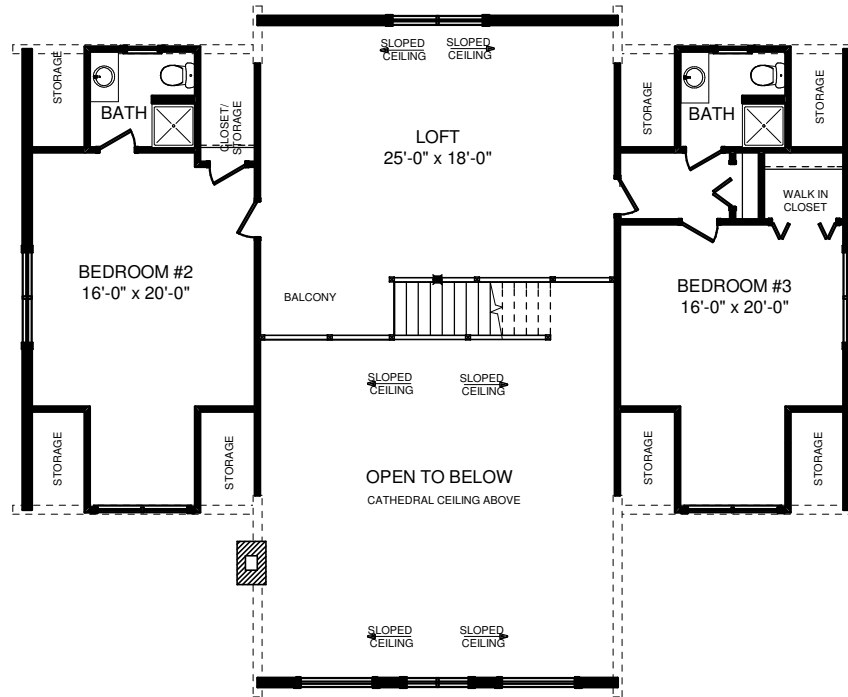

SOUTHLAND **LOG HOMES**

America's Favorite Log Home™

CLINTON

FRONT ELEVATION

RIGHT ELEVATION

SQUARE FOOTAGE	
HEATED AREAS:	
FIRST FLOOR.....	2240 Sq. Ft.
SECOND FLOOR.....	1282 Sq. Ft.
TOTAL HEATED.....	3522 Sq. Ft.
UNHEATED AREAS:	
PORCH(ES).....	256 Sq. Ft.
STORAGE.....	195 Sq. Ft.
TOTAL UNHEATED.....	451 Sq. Ft.
TOTAL UNDER ROOF.....	3973 Sq. Ft.

FIRST FLOOR PLAN

SQUARE FOOTAGE	
HEATED AREAS:	
FIRST FLOOR.....	2240 Sq. Ft.
SECOND FLOOR.....	1282 Sq. Ft.
TOTAL HEATED.....	3522 Sq. Ft.
UNHEATED AREAS:	
PORCH(ES).....	256 Sq. Ft.
STORAGE.....	195 Sq. Ft.
TOTAL UNHEATED.....	451 Sq. Ft.
TOTAL UNDER ROOF.....	3973 Sq. Ft.

SECOND FLOOR PLAN

SQUARE FOOTAGE	
HEATED AREAS:	
FIRST FLOOR.....	2240 Sq. Ft.
SECOND FLOOR.....	1282 Sq. Ft.
TOTAL HEATED.....	3522 Sq. Ft.
UNHEATED AREAS:	
PORCH(ES).....	256 Sq. Ft.
STORAGE.....	195 Sq. Ft.
TOTAL UNHEATED.....	451 Sq. Ft.
TOTAL UNDER ROOF.....	3973 Sq. Ft.