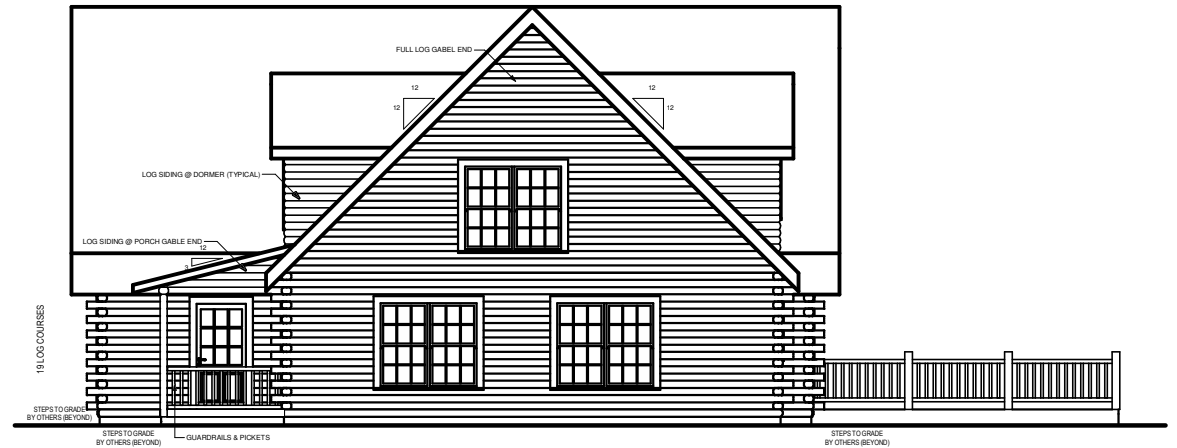

SOUTHLAND **LOG HOMES**

America's Favorite Log Home™

CLINTON

FRONT ELEVATION

RIGHT ELEVATION

SQUARE FOOTAGE	
HEATED AREAS:	
FIRST FLOOR.....	2240 Sq. Ft.
SECOND FLOOR.....	1282 Sq. Ft.
TOTAL HEATED.....	3522 Sq. Ft.
UNHEATED AREAS:	
PORCH(ES).....	256 Sq. Ft.
STORAGE.....	195 Sq. Ft.
TOTAL UNHEATED.....	451 Sq. Ft.
TOTAL UNDER ROOF.....	3973 Sq. Ft.

REAR ELEVATION

LEFT ELEVATION

SQUARE FOOTAGE	
HEATED AREAS:	
FIRST FLOOR.....	2240 Sq. Ft.
SECOND FLOOR.....	1282 Sq. Ft.
TOTAL HEATED.....	3522 Sq. Ft.
UNHEATED AREAS:	
PORCH(ES).....	256 Sq. Ft.
STORAGE.....	195 Sq. Ft.
TOTAL UNHEATED.....	451 Sq. Ft.
TOTAL UNDER ROOF.....	3973 Sq. Ft.