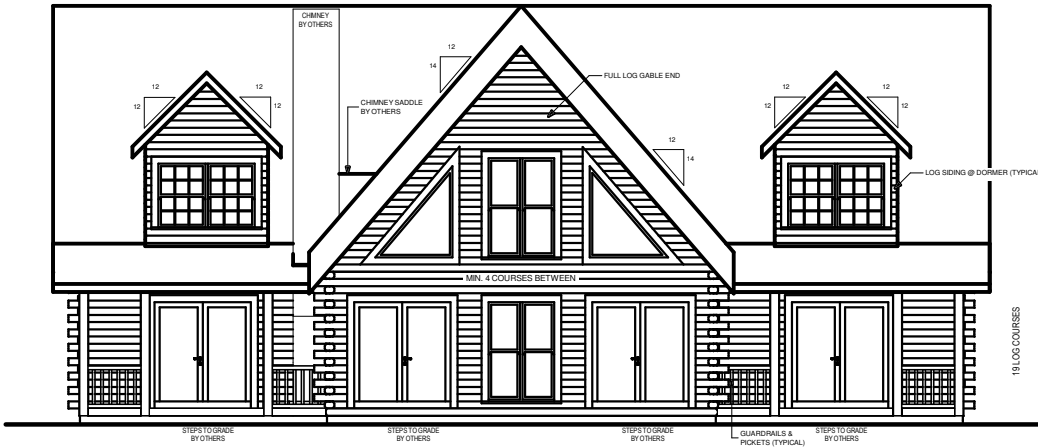

SOUTHLAND **LOG HOMES**

America's Favorite Log Home™

CLINTON

FRONT ELEVATION

RIGHT ELEVATION

SQUARE FOOTAGE	
HEATED AREAS:	
FIRST FLOOR.....	2240 Sq. Ft.
SECOND FLOOR.....	1282 Sq. Ft.
TOTAL HEATED.....	3522 Sq. Ft.
UNHEATED AREAS:	
PORCH(ES).....	256 Sq. Ft.
STORAGE.....	195 Sq. Ft.
TOTAL UNHEATED.....	451 Sq. Ft.
TOTAL UNDER ROOF.....	3973 Sq. Ft.

REAR ELEVATION

LEFT ELEVATION

SQUARE FOOTAGE	
HEATED AREAS:	
FIRST FLOOR.....	2240 Sq. Ft.
SECOND FLOOR.....	1282 Sq. Ft.
TOTAL HEATED.....	3522 Sq. Ft.
UNHEATED AREAS:	
PORCH(ES).....	256 Sq. Ft.
STORAGE.....	195 Sq. Ft.
TOTAL UNHEATED.....	451 Sq. Ft.
TOTAL UNDER ROOF.....	3973 Sq. Ft.

FIRST FLOOR PLAN

SQUARE FOOTAGE	
HEATED AREAS:	
FIRST FLOOR.....	2240 Sq. Ft.
SECOND FLOOR.....	1282 Sq. Ft.
TOTAL HEATED.....	3522 Sq. Ft.
UNHEATED AREAS:	
PORCH(ES).....	256 Sq. Ft.
STORAGE.....	195 Sq. Ft.
TOTAL UNHEATED.....	451 Sq. Ft.
TOTAL UNDER ROOF.....	3973 Sq. Ft.