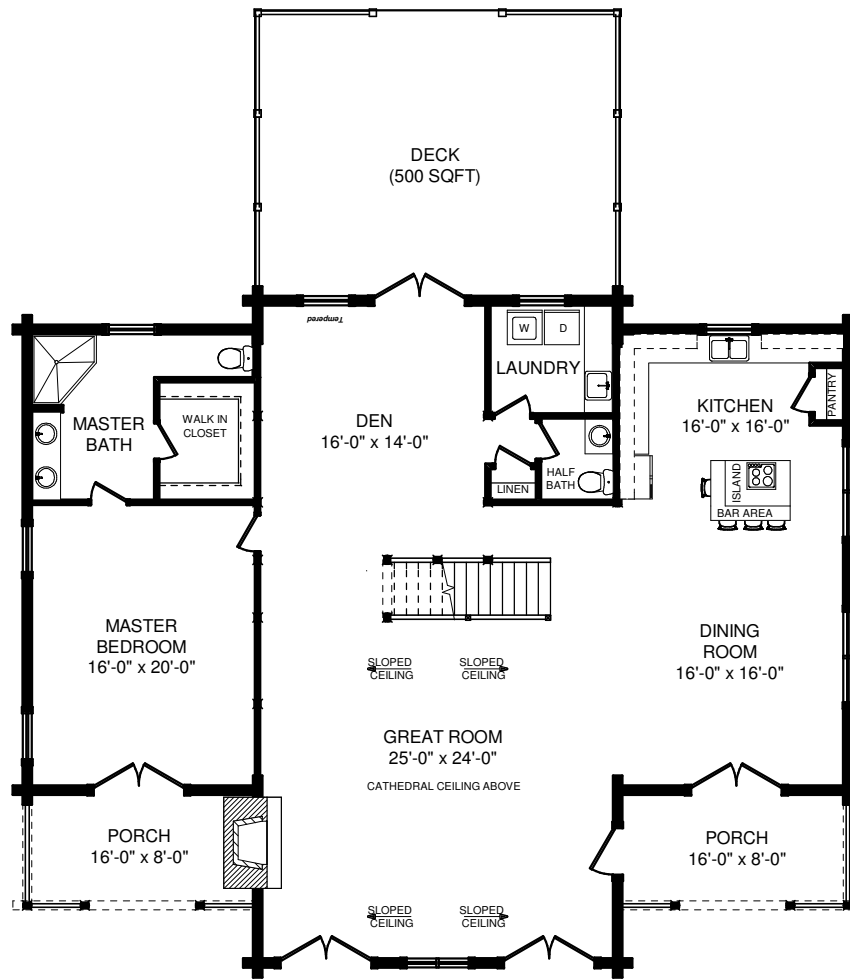

SOUTHLAND **LOG HOMES**

America's Favorite Log Home™

CLINTON

FRONT ELEVATION

RIGHT ELEVATION

SQUARE FOOTAGE	
HEATED AREAS:	
FIRST FLOOR.....	2240 Sq. Ft.
SECOND FLOOR.....	1282 Sq. Ft.
TOTAL HEATED.....	3522 Sq. Ft.
UNHEATED AREAS:	
PORCH(ES).....	256 Sq. Ft.
STORAGE.....	195 Sq. Ft.
TOTAL UNHEATED.....	451 Sq. Ft.
TOTAL UNDER ROOF.....	3973 Sq. Ft.

REAR ELEVATION

LEFT ELEVATION

SQUARE FOOTAGE	
HEATED AREAS:	
FIRST FLOOR.....	2240 Sq. Ft.
SECOND FLOOR.....	1282 Sq. Ft.
TOTAL HEATED.....	3522 Sq. Ft.
UNHEATED AREAS:	
PORCH(ES).....	256 Sq. Ft.
STORAGE.....	195 Sq. Ft.
TOTAL UNHEATED.....	451 Sq. Ft.
TOTAL UNDER ROOF.....	3973 Sq. Ft.

FIRST FLOOR PLAN

SQUARE FOOTAGE	
HEATED AREAS:	
FIRST FLOOR.....	2240 Sq. Ft.
SECOND FLOOR.....	1282 Sq. Ft.
TOTAL HEATED.....	3522 Sq. Ft.
UNHEATED AREAS:	
PORCH(ES).....	256 Sq. Ft.
STORAGE.....	195 Sq. Ft.
TOTAL UNHEATED.....	451 Sq. Ft.
TOTAL UNDER ROOF.....	3973 Sq. Ft.

SECOND FLOOR PLAN

SQUARE FOOTAGE	
HEATED AREAS:	
FIRST FLOOR.....	2240 Sq. Ft.
SECOND FLOOR.....	1282 Sq. Ft.
TOTAL HEATED.....	3522 Sq. Ft.
UNHEATED AREAS:	
PORCH(ES).....	256 Sq. Ft.
STORAGE.....	195 Sq. Ft.
TOTAL UNHEATED.....	451 Sq. Ft.
TOTAL UNDER ROOF.....	3973 Sq. Ft.