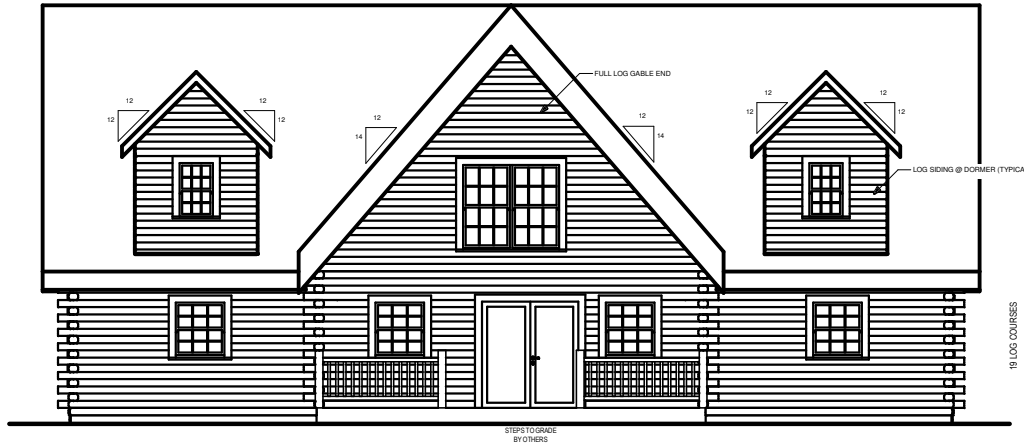

SOUTHLAND **LOG HOMES**

America's Favorite Log Home™

CLINTON

FRONT ELEVATION

RIGHT ELEVATION

SQUARE FOOTAGE	
HEATED AREAS:	
FIRST FLOOR.....	2240 Sq. Ft.
SECOND FLOOR.....	1282 Sq. Ft.
TOTAL HEATED.....	3522 Sq. Ft.
UNHEATED AREAS:	
PORCH(ES).....	256 Sq. Ft.
STORAGE.....	195 Sq. Ft.
TOTAL UNHEATED.....	451 Sq. Ft.
TOTAL UNDER ROOF.....	3973 Sq. Ft.

REAR ELEVATION

LEFT ELEVATION

SQUARE FOOTAGE	
HEATED AREAS:	
FIRST FLOOR.....	2240 Sq. Ft.
SECOND FLOOR.....	1282 Sq. Ft.
TOTAL HEATED.....	3522 Sq. Ft.
UNHEATED AREAS:	
PORCH(ES).....	256 Sq. Ft.
STORAGE.....	195 Sq. Ft.
TOTAL UNHEATED.....	451 Sq. Ft.
TOTAL UNDER ROOF.....	3973 Sq. Ft.