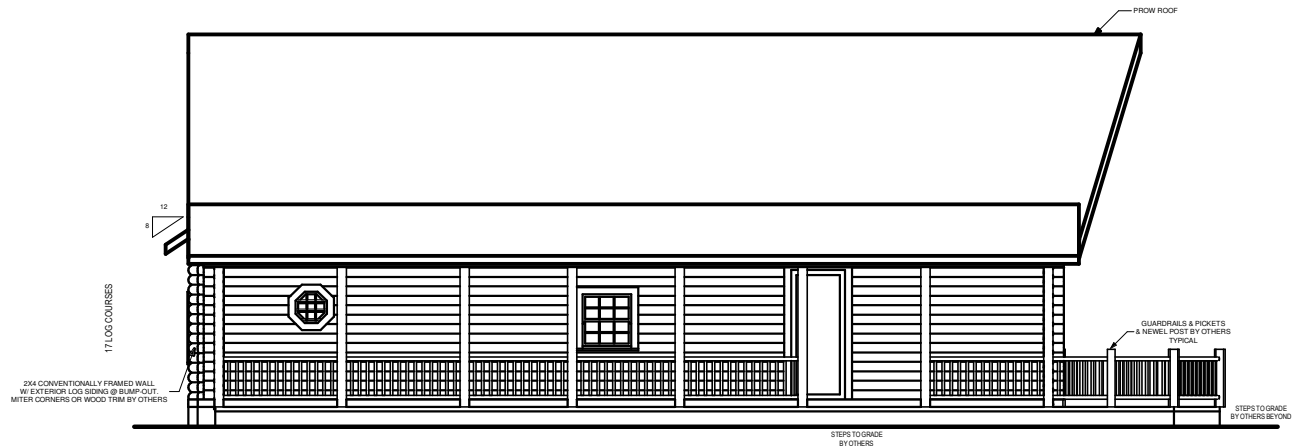

# **SOUTHLAND** **LOG HOMES**

America's Favorite Log Home™

---

**COLUMBUS**

FRONT ELEVATION

RIGHT ELEVATION

1/4" = 1'-0"

SQUARE FOOTAGE	
HEATED AREAS:	
FIRST FLOOR.....	1736 Sq. Ft.
TOTAL HEATED.....	1736 Sq. Ft.
UNHEATED AREAS:	
PORCH(ES).....	768 Sq. Ft.
TOTAL UNHEATED.....	768 Sq. Ft.
TOTAL UNDER ROOF.....	2504 Sq. Ft.

**REAR ELEVATION**

**LEFT ELEVATION**

SQUARE FOOTAGE	
HEATED AREAS:	
FIRST FLOOR.....	1736 Sq. Ft.
TOTAL HEATED.....	1736 Sq. Ft.
UNHEATED AREAS:	
PORCH(ES).....	768 Sq. Ft.
TOTAL UNHEATED.....	768 Sq. Ft.
TOTAL UNDER ROOF.....	2504 Sq. Ft.

FIRST FLOOR PLAN

SQUARE FOOTAGE	
HEATED AREAS:	
FIRST FLOOR.....	1736 Sq. Ft.
TOTAL HEATED.....	1736 Sq. Ft.
UNHEATED AREAS:	
PORCH(ES).....	768 Sq. Ft.
TOTAL UNHEATED.....	768 Sq. Ft.
TOTAL UNDER ROOF.....	2504 Sq. Ft.