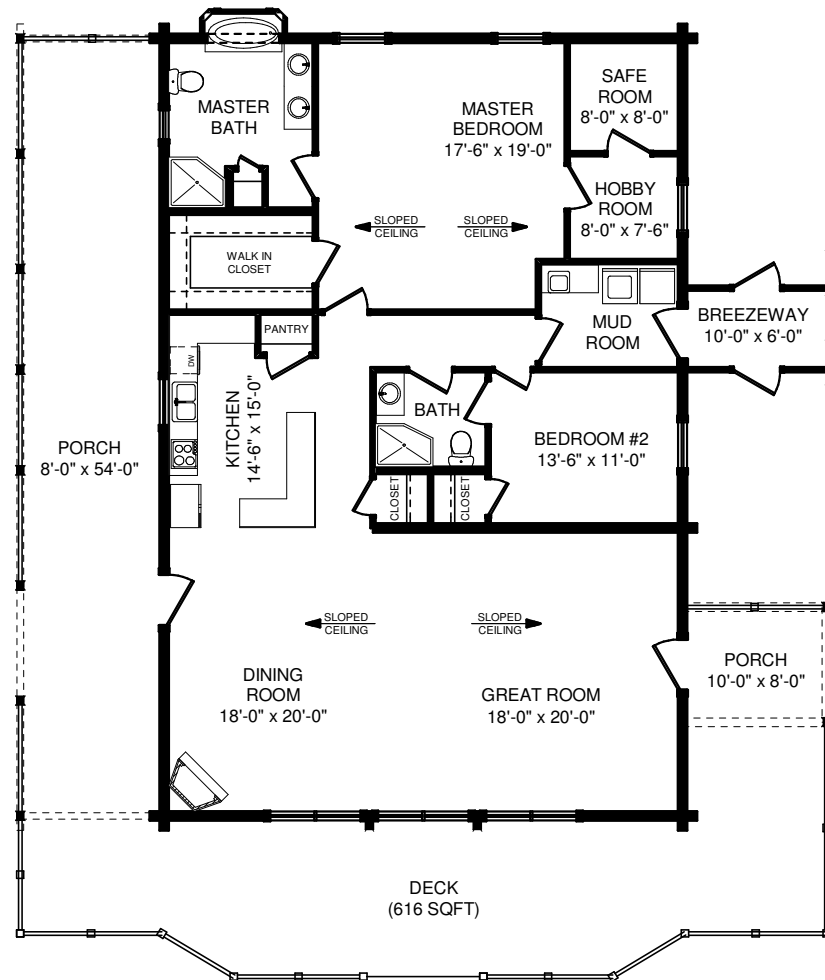

# **SOUTHLAND** **LOG HOMES**

America's Favorite Log Home™

---

**COLUMBUS**

FRONT ELEVATION

RIGHT ELEVATION

1/4" = 1'-0"

SQUARE FOOTAGE	
HEATED AREAS:	
FIRST FLOOR.....	1736 Sq. Ft.
TOTAL HEATED.....	1736 Sq. Ft.
UNHEATED AREAS:	
PORCH(ES).....	768 Sq. Ft.
TOTAL UNHEATED.....	768 Sq. Ft.
TOTAL UNDER ROOF.....	2504 Sq. Ft.

**REAR ELEVATION**

**LEFT ELEVATION**

SQUARE FOOTAGE	
HEATED AREAS:	
FIRST FLOOR.....	1736 Sq. Ft.
TOTAL HEATED.....	1736 Sq. Ft.
UNHEATED AREAS:	
PORCH(ES).....	768 Sq. Ft.
TOTAL UNHEATED.....	768 Sq. Ft.
TOTAL UNDER ROOF.....	2504 Sq. Ft.

FIRST FLOOR PLAN

SQUARE FOOTAGE	
HEATED AREAS:	
FIRST FLOOR.....	1736 Sq. Ft.
TOTAL HEATED.....	1736 Sq. Ft.
UNHEATED AREAS:	
PORCH(ES).....	768 Sq. Ft.
TOTAL UNHEATED.....	768 Sq. Ft.
TOTAL UNDER ROOF.....	2504 Sq. Ft.