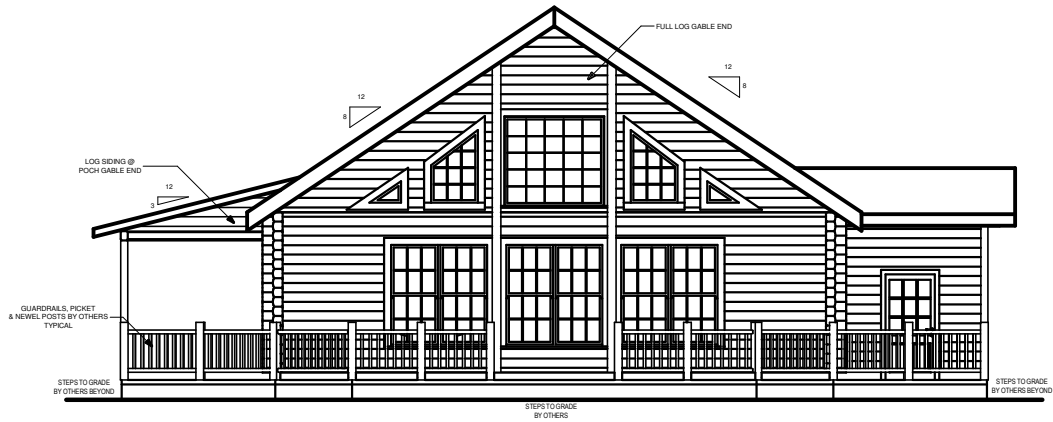

# **SOUTHLAND** **LOG HOMES**

America's Favorite Log Home™

---

**COLUMBUS**

FRONT ELEVATION

RIGHT ELEVATION

1/4" = 1'-0"

SQUARE FOOTAGE	
HEATED AREAS:	
FIRST FLOOR.....	1736 Sq. Ft.
TOTAL HEATED.....	1736 Sq. Ft.
UNHEATED AREAS:	
PORCH(ES).....	768 Sq. Ft.
TOTAL UNHEATED.....	768 Sq. Ft.
TOTAL UNDER ROOF.....	2504 Sq. Ft.

**REAR ELEVATION**

**LEFT ELEVATION**

SQUARE FOOTAGE	
HEATED AREAS:	
FIRST FLOOR.....	1736 Sq. Ft.
TOTAL HEATED.....	1736 Sq. Ft.
UNHEATED AREAS:	
PORCH(ES).....	768 Sq. Ft.
TOTAL UNHEATED.....	768 Sq. Ft.
TOTAL UNDER ROOF.....	2504 Sq. Ft.