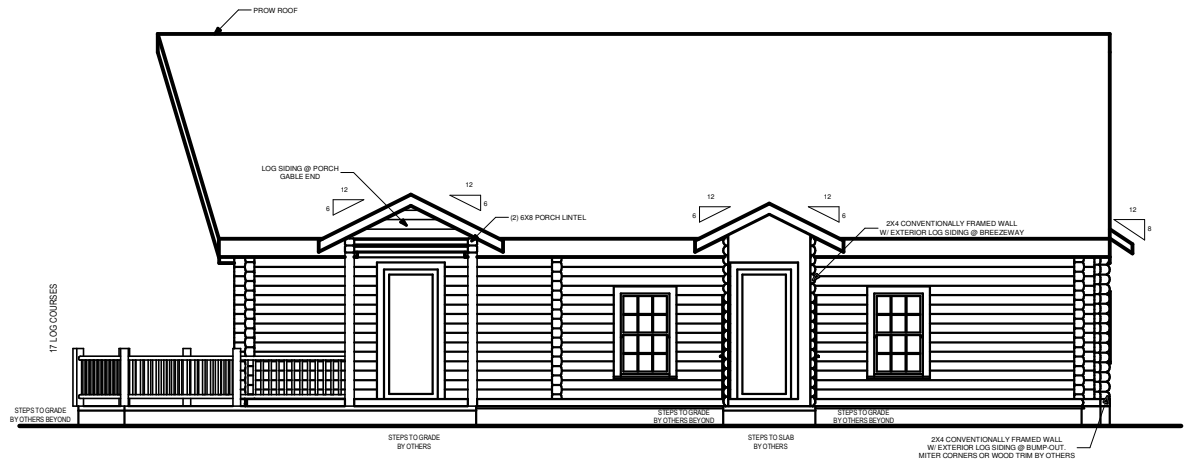

# **SOUTHLAND** **LOG HOMES**

America's Favorite Log Home™

---

**COLUMBUS**

FRONT ELEVATION

RIGHT ELEVATION

1/4" = 1'-0"

SQUARE FOOTAGE	
HEATED AREAS:	
FIRST FLOOR.....	1736 Sq. Ft.
TOTAL HEATED.....	1736 Sq. Ft.
UNHEATED AREAS:	
PORCH(ES).....	768 Sq. Ft.
TOTAL UNHEATED.....	768 Sq. Ft.
TOTAL UNDER ROOF.....	2504 Sq. Ft.

**REAR ELEVATION**

**LEFT ELEVATION**

SQUARE FOOTAGE	
HEATED AREAS:	
FIRST FLOOR.....	1736 Sq. Ft.
TOTAL HEATED.....	1736 Sq. Ft.
UNHEATED AREAS:	
PORCH(ES).....	768 Sq. Ft.
TOTAL UNHEATED.....	768 Sq. Ft.
TOTAL UNDER ROOF.....	2504 Sq. Ft.

FIRST FLOOR PLAN

SQUARE FOOTAGE	
HEATED AREAS:	
FIRST FLOOR.....	1736 Sq. Ft.
TOTAL HEATED.....	1736 Sq. Ft.
UNHEATED AREAS:	
PORCH(ES).....	768 Sq. Ft.
TOTAL UNHEATED.....	768 Sq. Ft.
TOTAL UNDER ROOF.....	2504 Sq. Ft.

SECOND FLOOR PLAN

SQUARE FOOTAGE	
HEATED AREAS:	
FIRST FLOOR.....	1736 Sq. Ft.
TOTAL HEATED.....	1736 Sq. Ft.
UNHEATED AREAS:	
PORCH(ES).....	768 Sq. Ft.
TOTAL UNHEATED.....	768 Sq. Ft.
TOTAL UNDER ROOF.....	2504 Sq. Ft.