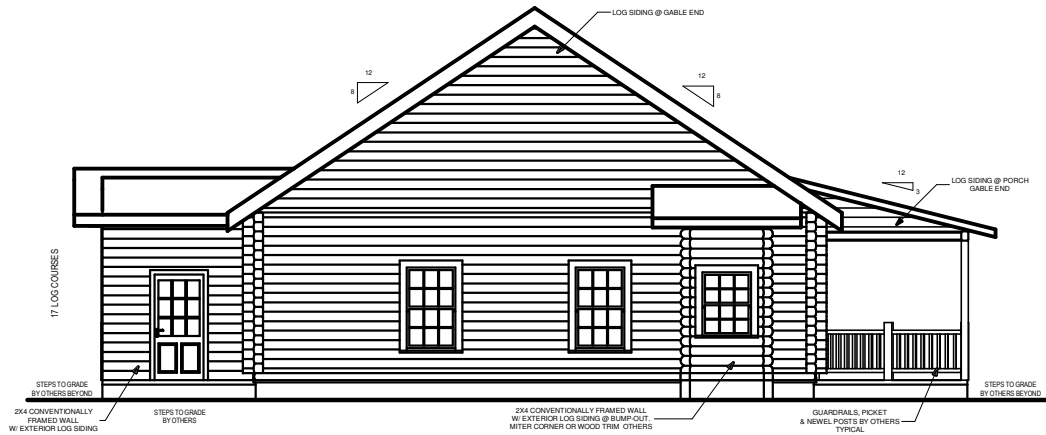

# **SOUTHLAND** **LOG HOMES**

America's Favorite Log Home™

---

**COLUMBUS**

FRONT ELEVATION

RIGHT ELEVATION

1/4" = 1'-0"

SQUARE FOOTAGE	
HEATED AREAS:	
FIRST FLOOR.....	1736 Sq. Ft.
TOTAL HEATED.....	1736 Sq. Ft.
UNHEATED AREAS:	
PORCH(ES).....	768 Sq. Ft.
TOTAL UNHEATED.....	768 Sq. Ft.
TOTAL UNDER ROOF.....	2504 Sq. Ft.

**REAR ELEVATION**

**LEFT ELEVATION**

SQUARE FOOTAGE	
HEATED AREAS:	
FIRST FLOOR.....	1736 Sq. Ft.
TOTAL HEATED.....	1736 Sq. Ft.
UNHEATED AREAS:	
PORCH(ES).....	768 Sq. Ft.
TOTAL UNHEATED.....	768 Sq. Ft.
TOTAL UNDER ROOF.....	2504 Sq. Ft.