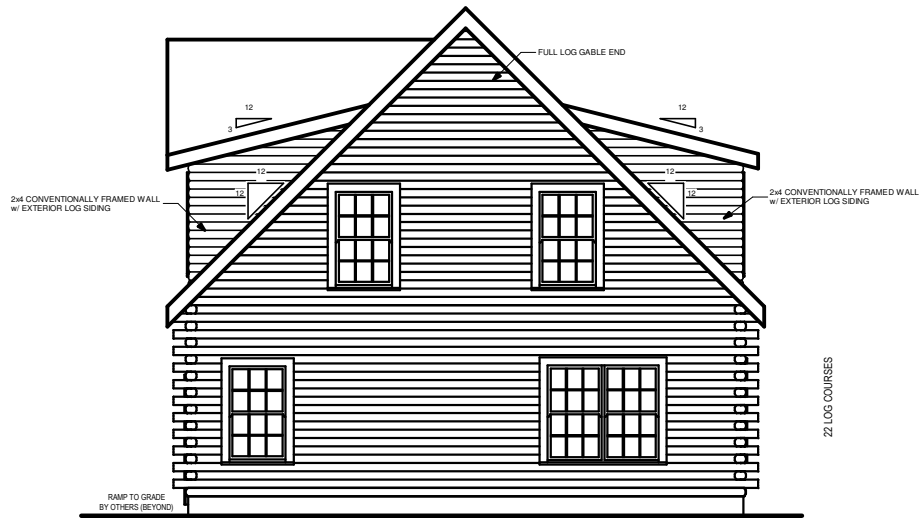

# SOUTHLAND LOG HOMES

America's Favorite Log Home™

---

**DUPLIN**

RIGHT ELEVATION

FRONT ELEVATION

SQUARE FOOTAGE	
HEATED AREAS:	
FIRST FLOOR.....	96 Sq. Ft.
SECOND FLOOR.....	1096 Sq. Ft.
TOTAL HEATED.....	1192 Sq. Ft.
UNHEATED AREAS:	
FIRST FLOOR.....	1167 Sq. Ft.
STORAGE.....	116 Sq. Ft.
TOTAL UNHEATED.....	1283 Sq. Ft.
TOTAL UNDER ROOF.....	2475 Sq. Ft.