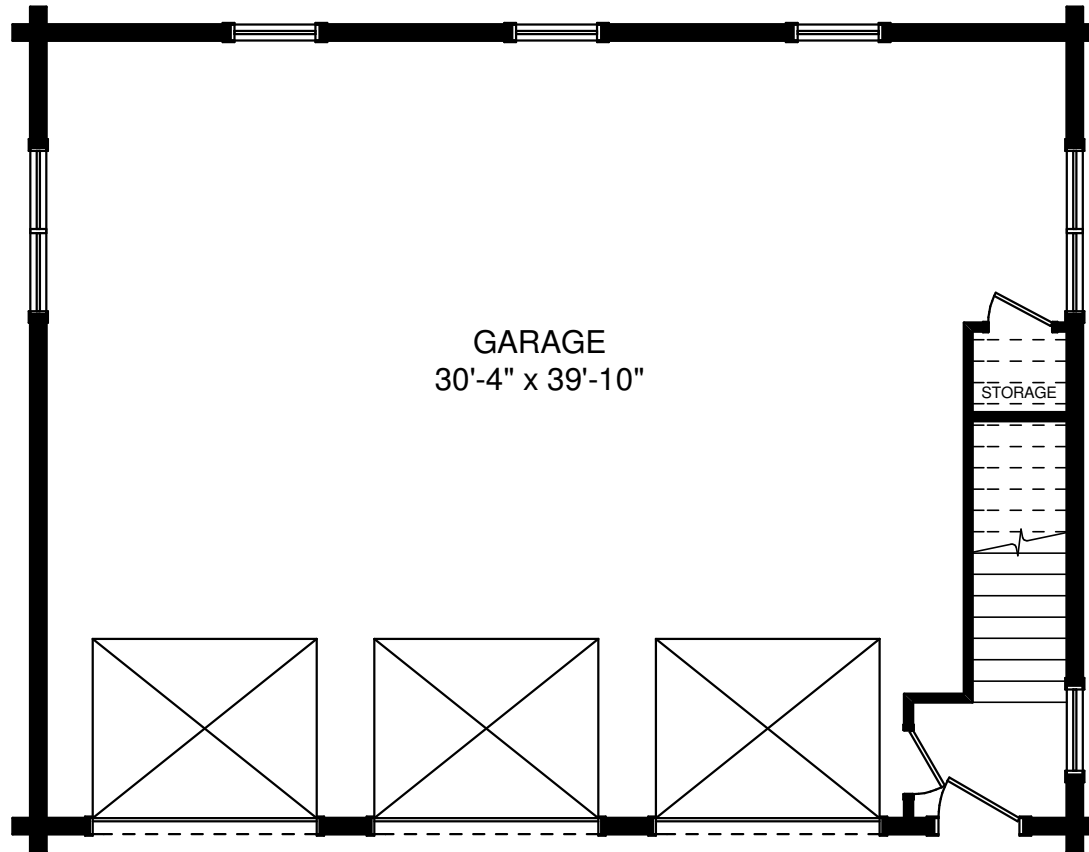

# SOUTHLAND LOG HOMES

America's Favorite Log Home™

---

**DUPLIN**

RIGHT ELEVATION

FRONT ELEVATION

SQUARE FOOTAGE	
HEATED AREAS:	
FIRST FLOOR.....	96 Sq. Ft.
SECOND FLOOR.....	1096 Sq. Ft.
TOTAL HEATED.....	1192 Sq. Ft.
UNHEATED AREAS:	
FIRST FLOOR.....	1167 Sq. Ft.
STORAGE.....	116 Sq. Ft.
TOTAL UNHEATED.....	1283 Sq. Ft.
TOTAL UNDER ROOF.....	2475 Sq. Ft.

REAR ELEVATION

22 LOG COURSES

LEFT ELEVATION

SQUARE FOOTAGE	
HEATED AREAS:	
FIRST FLOOR.....	96 Sq. Ft.
SECOND FLOOR.....	1096 Sq. Ft.
TOTAL HEATED.....	1192 Sq. Ft.
UNHEATED AREAS:	
FIRST FLOOR.....	1167 Sq. Ft.
STORAGE.....	116 Sq. Ft.
TOTAL UNHEATED.....	1283 Sq. Ft.
TOTAL UNDER ROOF.....	2475 Sq. Ft.

FIRST FLOOR PLAN

SQUARE FOOTAGE	
HEATED AREAS:	
FIRST FLOOR.....	96 Sq. Ft.
SECOND FLOOR.....	1096 Sq. Ft.
TOTAL HEATED.....	1192 Sq. Ft.
UNHEATED AREAS:	
FIRST FLOOR.....	1167 Sq. Ft.
STORAGE.....	116 Sq. Ft.
TOTAL UNHEATED.....	1283 Sq. Ft.
TOTAL UNDER ROOF.....	2475 Sq. Ft.