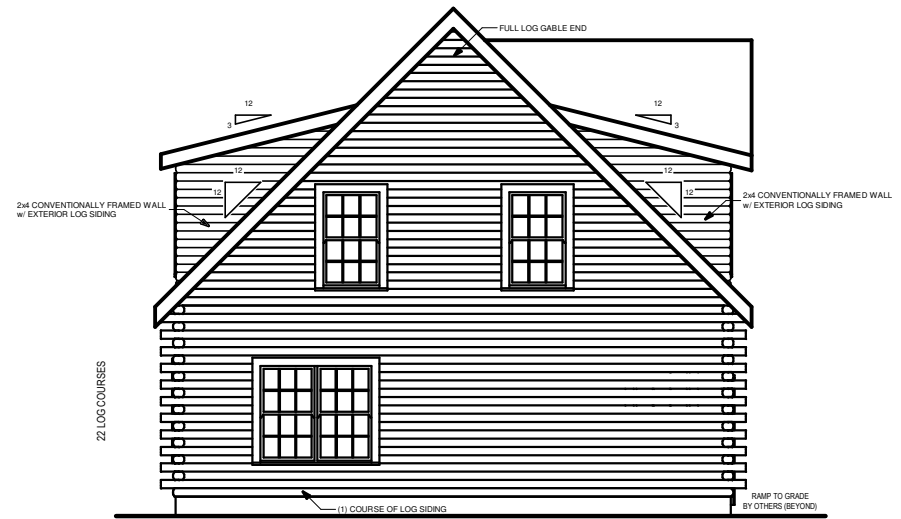

LEFT ELEVATION

SQUARE FOOTAGE	
HEATED AREAS:	
FIRST FLOOR.....	96 Sq. Ft.
SECOND FLOOR.....	1096 Sq. Ft.
TOTAL HEATED.....	1192 Sq. Ft.
UNHEATED AREAS:	
FIRST FLOOR.....	1167 Sq. Ft.
STORAGE.....	116 Sq. Ft.
TOTAL UNHEATED.....	1283 Sq. Ft.
TOTAL UNDER ROOF.....	2475 Sq. Ft.

SOUTHLAND
LOG HOMES

DUPLIN

Next Steps

1. Note any changes you would like to make to plan.
2. Contact Us to answer any questions:
  - a. Visit any Southland Model Log Home location
  - b. Call us at 800-641-4754
  - c. Email your plan to us at:
    webplans@southlandloghomes.com