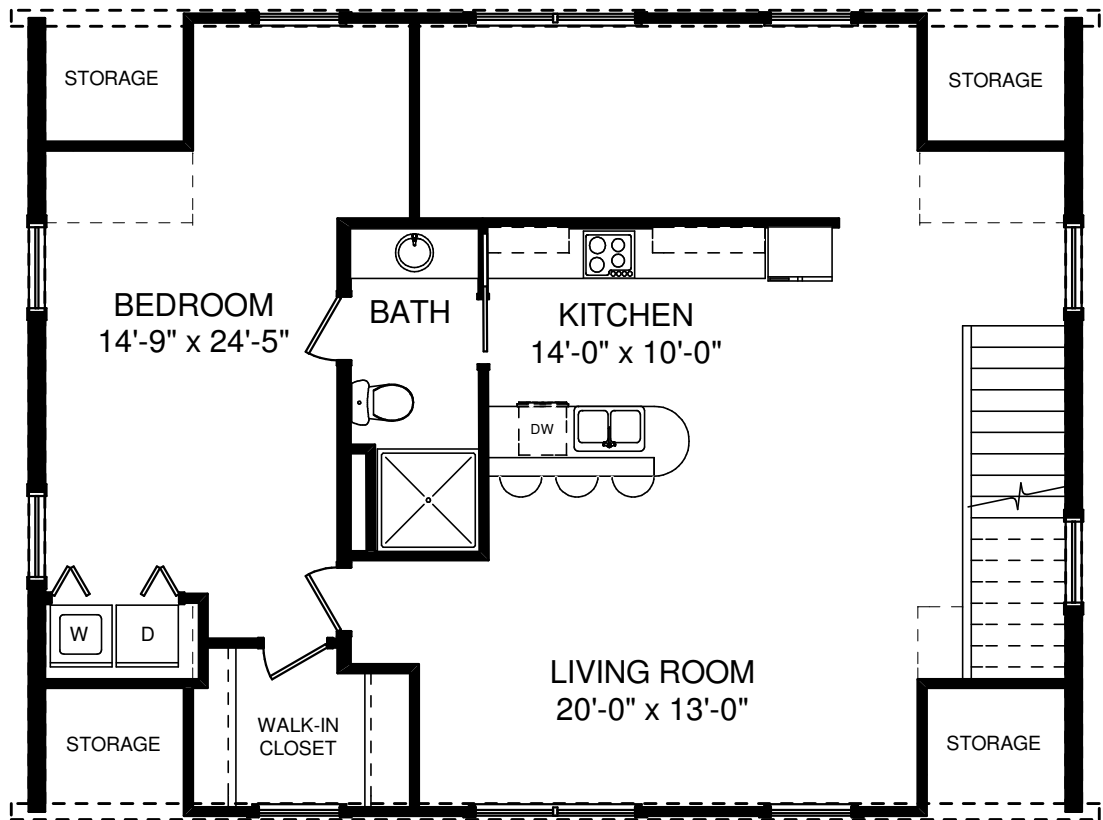

FIRST FLOOR PLAN

SQUARE FOOTAGE	
HEATED AREAS:	
FIRST FLOOR.....	96 Sq. Ft.
SECOND FLOOR.....	1096 Sq. Ft.
TOTAL HEATED.....	1192 Sq. Ft.
UNHEATED AREAS:	
FIRST FLOOR.....	1167 Sq. Ft.
STORAGE.....	116 Sq. Ft.
TOTAL UNHEATED.....	1283 Sq. Ft.
TOTAL UNDER ROOF.....	2475 Sq. Ft.

## SECOND FLOOR PLAN

SQUARE FOOTAGE	
HEATED AREAS:	
FIRST FLOOR.....	96 Sq. Ft.
SECOND FLOOR.....	1096 Sq. Ft.
TOTAL HEATED.....	1192 Sq. Ft.
UNHEATED AREAS:	
FIRST FLOOR.....	1167 Sq. Ft.
STORAGE.....	116 Sq. Ft.
TOTAL UNHEATED.....	1283 Sq. Ft.
TOTAL UNDER ROOF.....	2475 Sq. Ft.