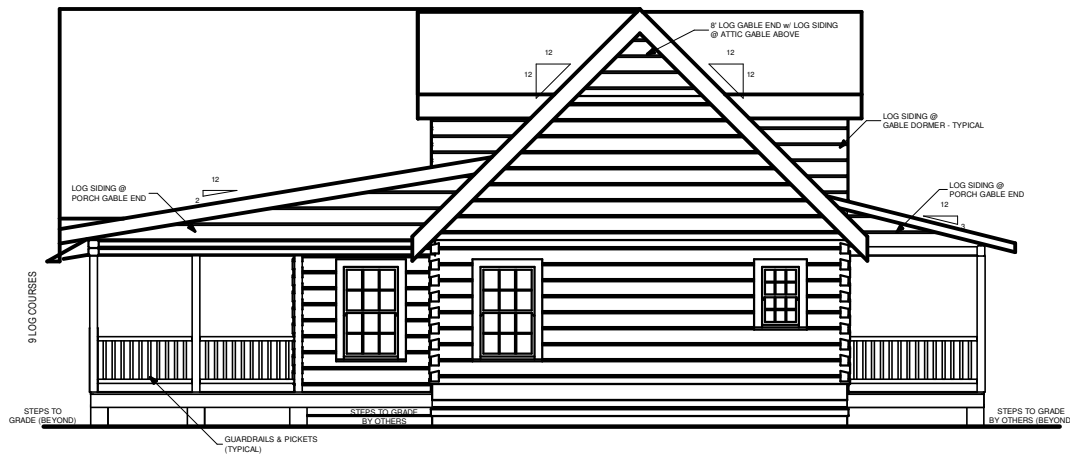

SOUTHLAND **LOG HOMES**

America's Favorite Log Home™

FREDERICK

RIGHT ELEVATION

FRONT ELEVATION

SQUARE FOOTAGE	
HEATED AREAS:	
FIRST FLOOR.....	1390 Sq. Ft.
SECOND FLOOR.....	659 Sq. Ft.
TOTAL HEATED.....	2049 Sq. Ft.
UNHEATED AREAS:	
PORCH(ES).....	1173 Sq. Ft.
STORAGE.....	185 Sq. Ft.
TOTAL UNHEATED.....	1358 Sq. Ft.
TOTAL UNDER ROOF.....	3407 Sq. Ft.

LEFT ELEVATION

REAR ELEVATION

SQUARE FOOTAGE	
HEATED AREAS:	
FIRST FLOOR.....	1390 Sq. Ft.
SECOND FLOOR.....	659 Sq. Ft.
TOTAL HEATED.....	2049 Sq. Ft.
UNHEATED AREAS:	
PORCH(ES).....	1173 Sq. Ft.
STORAGE.....	185 Sq. Ft.
TOTAL UNHEATED.....	1358 Sq. Ft.
TOTAL UNDER ROOF.....	3407 Sq. Ft.

FIRST FLOOR PLAN

SQUARE FOOTAGE	
HEATED AREAS:	
FIRST FLOOR.....	1390 Sq. Ft.
SECOND FLOOR.....	659 Sq. Ft.
TOTAL HEATED.....	2049 Sq. Ft.
UNHEATED AREAS:	
PORCH(ES).....	1173 Sq. Ft.
STORAGE.....	185 Sq. Ft.
TOTAL UNHEATED.....	1358 Sq. Ft.
TOTAL UNDER ROOF.....	3407 Sq. Ft.