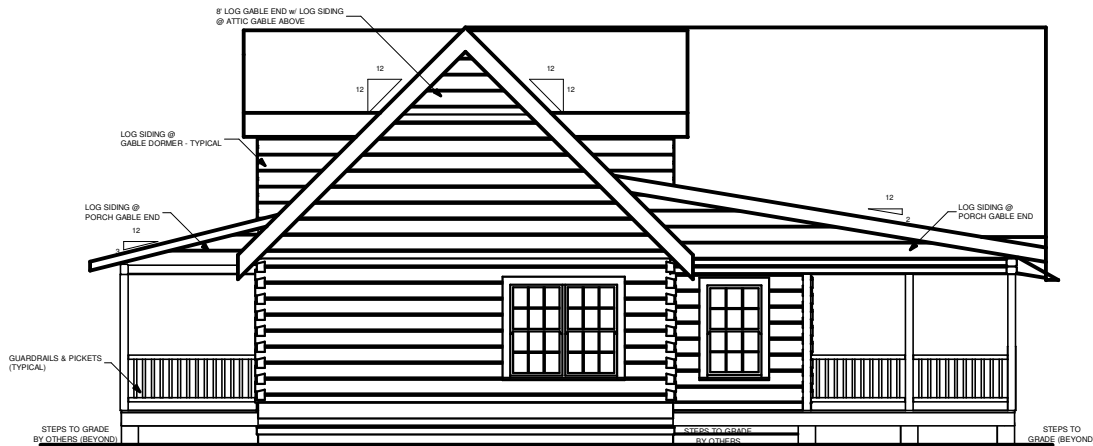

SOUTHLAND **LOG HOMES**

America's Favorite Log Home™

FREDERICK

RIGHT ELEVATION

FRONT ELEVATION

SQUARE FOOTAGE	
HEATED AREAS:	
FIRST FLOOR.....	1390 Sq. Ft.
SECOND FLOOR.....	659 Sq. Ft.
TOTAL HEATED.....	2049 Sq. Ft.
UNHEATED AREAS:	
PORCH(ES).....	1173 Sq. Ft.
STORAGE.....	185 Sq. Ft.
TOTAL UNHEATED.....	1358 Sq. Ft.
TOTAL UNDER ROOF.....	3407 Sq. Ft.

LEFT ELEVATION

REAR ELEVATION

SQUARE FOOTAGE	
HEATED AREAS:	
FIRST FLOOR.....	1390 Sq. Ft.
SECOND FLOOR.....	659 Sq. Ft.
TOTAL HEATED.....	2049 Sq. Ft.
UNHEATED AREAS:	
PORCH(ES).....	1173 Sq. Ft.
STORAGE.....	185 Sq. Ft.
TOTAL UNHEATED.....	1358 Sq. Ft.
TOTAL UNDER ROOF.....	3407 Sq. Ft.

FIRST FLOOR PLAN

SQUARE FOOTAGE	
HEATED AREAS:	
FIRST FLOOR.....	1390 Sq. Ft.
SECOND FLOOR.....	659 Sq. Ft.
TOTAL HEATED.....	2049 Sq. Ft.
UNHEATED AREAS:	
PORCH(ES).....	1173 Sq. Ft.
STORAGE.....	185 Sq. Ft.
TOTAL UNHEATED.....	1358 Sq. Ft.
TOTAL UNDER ROOF.....	3407 Sq. Ft.