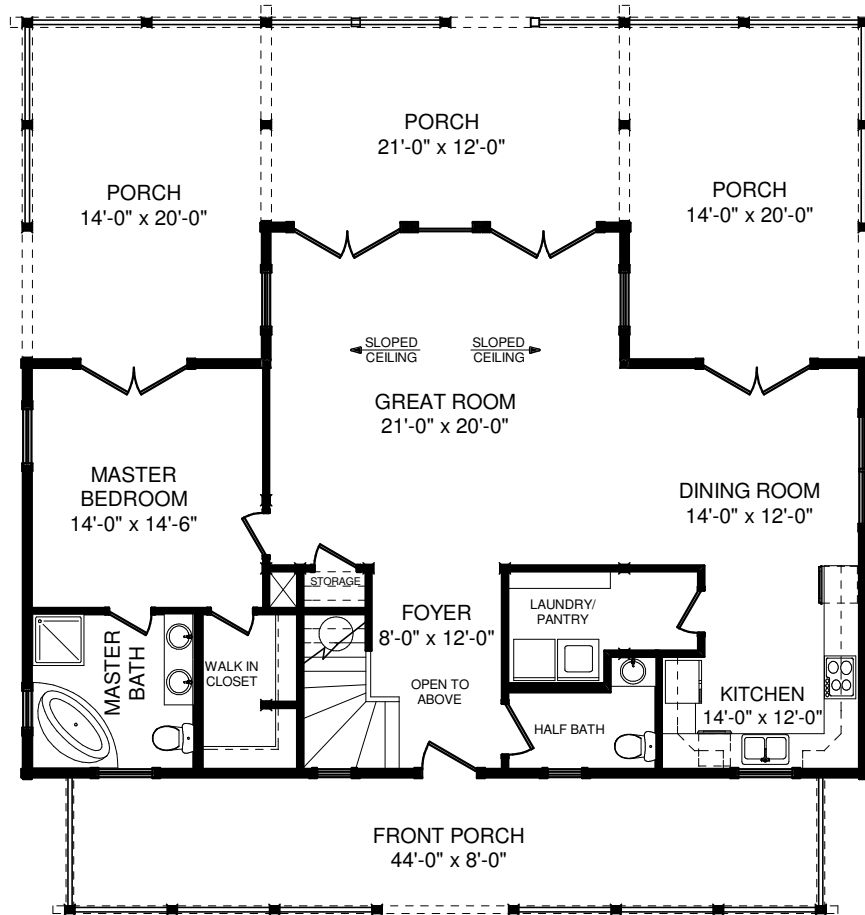

LEFT ELEVATION

REAR ELEVATION

SQUARE FOOTAGE	
HEATED AREAS:	
FIRST FLOOR.....	1390 Sq. Ft.
SECOND FLOOR.....	659 Sq. Ft.
TOTAL HEATED.....	2049 Sq. Ft.
UNHEATED AREAS:	
PORCH(ES).....	1173 Sq. Ft.
STORAGE.....	185 Sq. Ft.
TOTAL UNHEATED.....	1358 Sq. Ft.
TOTAL UNDER ROOF.....	3407 Sq. Ft.

FIRST FLOOR PLAN

SQUARE FOOTAGE	
HEATED AREAS:	
FIRST FLOOR.....	1390 Sq. Ft.
SECOND FLOOR.....	659 Sq. Ft.
TOTAL HEATED.....	2049 Sq. Ft.
UNHEATED AREAS:	
PORCH(ES).....	1173 Sq. Ft.
STORAGE.....	185 Sq. Ft.
TOTAL UNHEATED.....	1358 Sq. Ft.
TOTAL UNDER ROOF.....	3407 Sq. Ft.

SECOND FLOOR PLAN

SQUARE FOOTAGE	
HEATED AREAS:	
FIRST FLOOR.....	1390 Sq. Ft.
SECOND FLOOR.....	659 Sq. Ft.
TOTAL HEATED.....	2049 Sq. Ft.
UNHEATED AREAS:	
PORCH(ES).....	1173 Sq. Ft.
STORAGE.....	185 Sq. Ft.
TOTAL UNHEATED.....	1358 Sq. Ft.
TOTAL UNDER ROOF.....	3407 Sq. Ft.