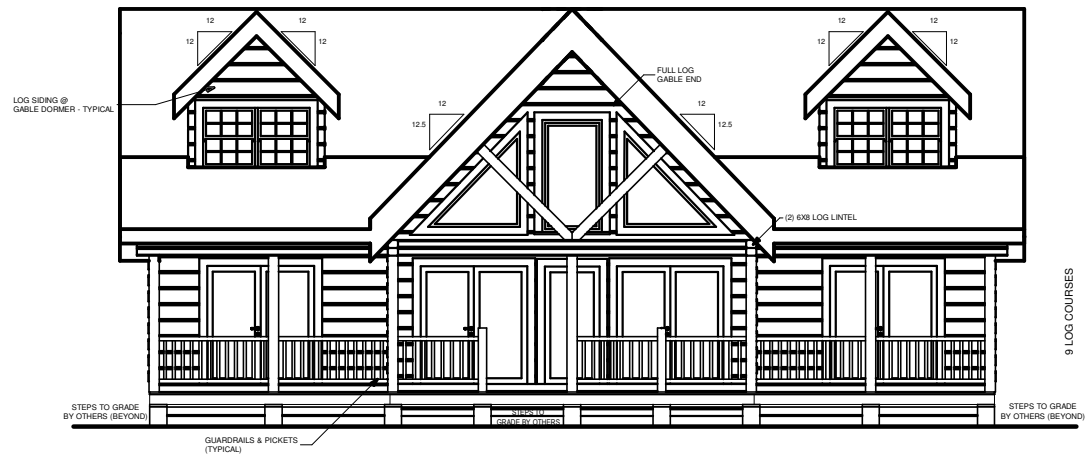

REAR ELEVATION

SQUARE FOOTAGE	
HEATED AREAS:	
FIRST FLOOR.....	1390 Sq. Ft.
SECOND FLOOR.....	659 Sq. Ft.
TOTAL HEATED.....	2049 Sq. Ft.
UNHEATED AREAS:	
PORCH(ES).....	1173 Sq. Ft.
STORAGE.....	185 Sq. Ft.
TOTAL UNHEATED.....	1358 Sq. Ft.
TOTAL UNDER ROOF.....	3407 Sq. Ft.