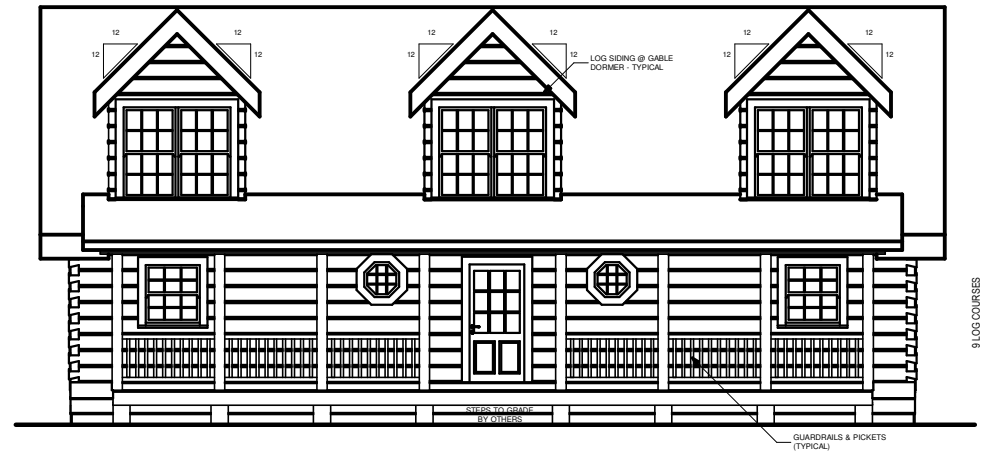

SOUTHLAND **LOG HOMES**

America's Favorite Log Home™

FREDERICK

RIGHT ELEVATION

FRONT ELEVATION

SQUARE FOOTAGE	
HEATED AREAS:	
FIRST FLOOR.....	1390 Sq. Ft.
SECOND FLOOR.....	659 Sq. Ft.
TOTAL HEATED.....	2049 Sq. Ft.
UNHEATED AREAS:	
PORCH(ES).....	1173 Sq. Ft.
STORAGE.....	185 Sq. Ft.
TOTAL UNHEATED.....	1358 Sq. Ft.
TOTAL UNDER ROOF.....	3407 Sq. Ft.

LEFT ELEVATION

REAR ELEVATION

SQUARE FOOTAGE	
HEATED AREAS:	
FIRST FLOOR.....	1390 Sq. Ft.
SECOND FLOOR.....	659 Sq. Ft.
TOTAL HEATED.....	2049 Sq. Ft.
UNHEATED AREAS:	
PORCH(ES).....	1173 Sq. Ft.
STORAGE.....	185 Sq. Ft.
TOTAL UNHEATED.....	1358 Sq. Ft.
TOTAL UNDER ROOF.....	3407 Sq. Ft.