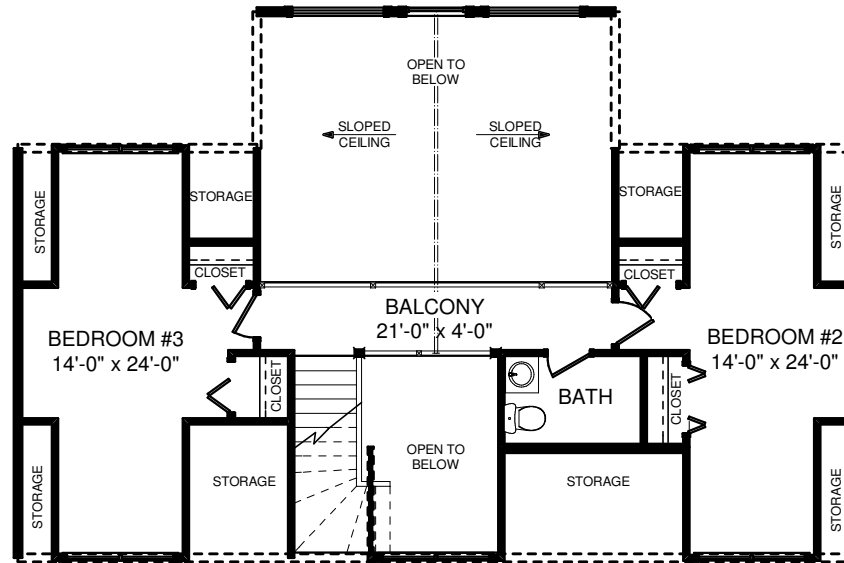

FIRST FLOOR PLAN

SQUARE FOOTAGE	
HEATED AREAS:	
FIRST FLOOR.....	1390 Sq. Ft.
SECOND FLOOR.....	659 Sq. Ft.
TOTAL HEATED.....	2049 Sq. Ft.
UNHEATED AREAS:	
PORCH(ES).....	1173 Sq. Ft.
STORAGE.....	185 Sq. Ft.
TOTAL UNHEATED.....	1358 Sq. Ft.
TOTAL UNDER ROOF.....	3407 Sq. Ft.

SECOND FLOOR PLAN

SQUARE FOOTAGE	
HEATED AREAS:	
FIRST FLOOR.....	1390 Sq. Ft.
SECOND FLOOR.....	659 Sq. Ft.
TOTAL HEATED.....	2049 Sq. Ft.
UNHEATED AREAS:	
PORCH(ES).....	1173 Sq. Ft.
STORAGE.....	185 Sq. Ft.
TOTAL UNHEATED.....	1358 Sq. Ft.
TOTAL UNDER ROOF.....	3407 Sq. Ft.