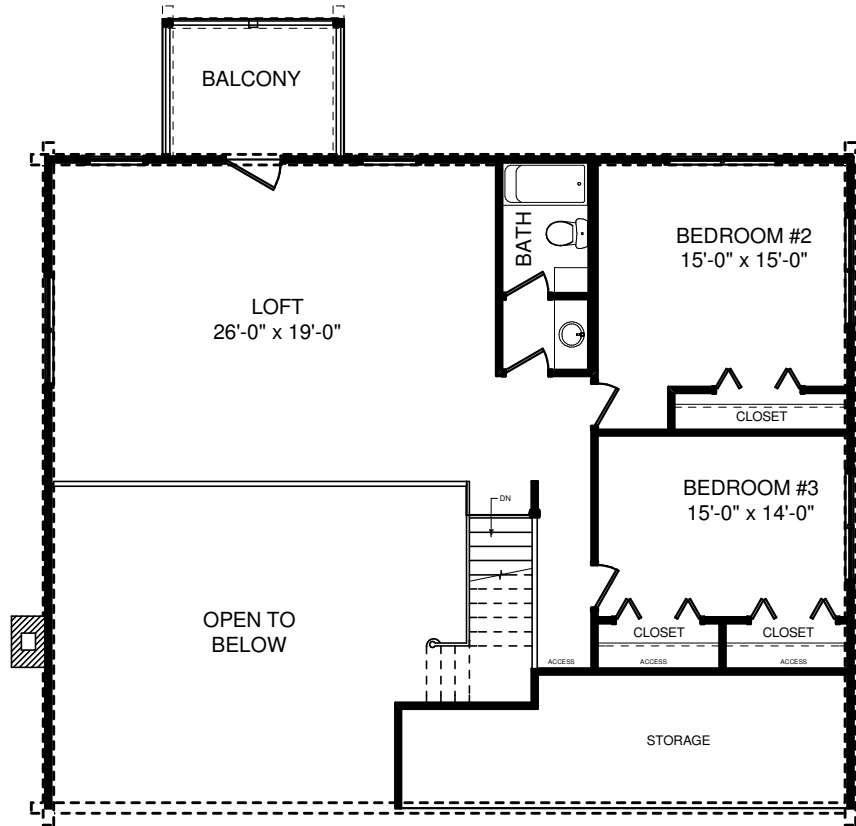

FIRST FLOOR PLAN

SQUARE FOOTAGE	
HEATED AREAS:	
FIRST FLOOR.....	1840 Sq. Ft.
SECOND FLOOR.....	1123 Sq. Ft.
TOTAL HEATED.....	2963 Sq. Ft.
UNHEATED AREAS:	
PORCH(ES).....	1627 Sq. Ft.
STORAGE.....	181 Sq. Ft.
TOTAL UNHEATED.....	1808 Sq. Ft.
TOTAL UNDER ROOF.....	4771 Sq. Ft.

SECOND FLOOR PLAN

SQUARE FOOTAGE	
HEATED AREAS:	
FIRST FLOOR.....	1840 Sq. Ft.
SECOND FLOOR.....	1123 Sq. Ft.
TOTAL HEATED.....	2963 Sq. Ft.
UNHEATED AREAS:	
PORCH(ES).....	1627 Sq. Ft.
STORAGE.....	181 Sq. Ft.
TOTAL UNHEATED.....	1808 Sq. Ft.
TOTAL UNDER ROOF.....	4771 Sq. Ft.