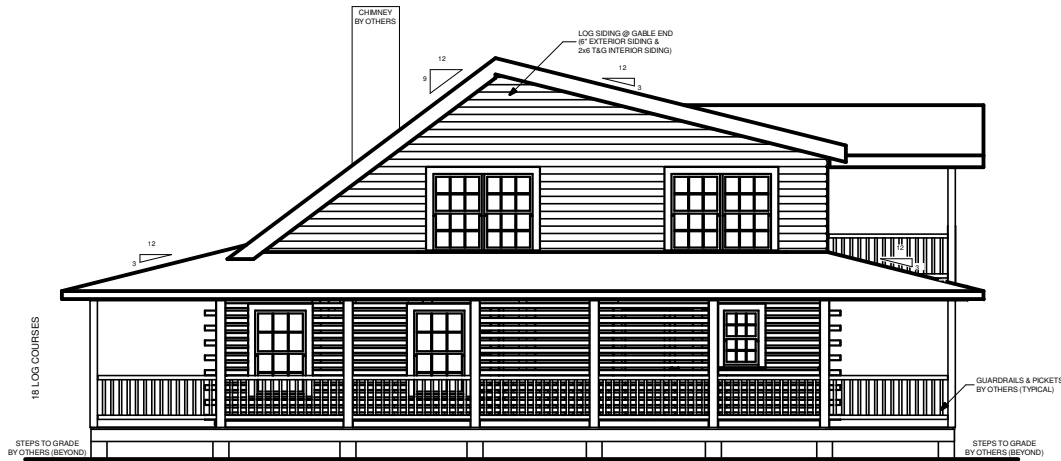

SOUTHLAND **LOG HOMES**

America's Favorite Log Home™

GRUNDY

RIGHT ELEVATION

FRONT ELEVATION

SQUARE FOOTAGE	
HEATED AREAS:	
FIRST FLOOR.....	1840 Sq. Ft.
SECOND FLOOR.....	1123 Sq. Ft.
TOTAL HEATED.....	2963 Sq. Ft.
UNHEATED AREAS:	
PORCH(ES).....	1627 Sq. Ft.
STORAGE.....	181 Sq. Ft.
TOTAL UNHEATED.....	1808 Sq. Ft.
TOTAL UNDER ROOF.....	4771 Sq. Ft.

LEFT ELEVATION

REAR ELEVATION

SQUARE FOOTAGE	
HEATED AREAS:	
FIRST FLOOR.....	1840 Sq. Ft.
SECOND FLOOR.....	1123 Sq. Ft.
TOTAL HEATED.....	2963 Sq. Ft.
UNHEATED AREAS:	
PORCH(ES).....	1627 Sq. Ft.
STORAGE.....	181 Sq. Ft.
TOTAL UNHEATED.....	1808 Sq. Ft.
TOTAL UNDER ROOF.....	4771 Sq. Ft.