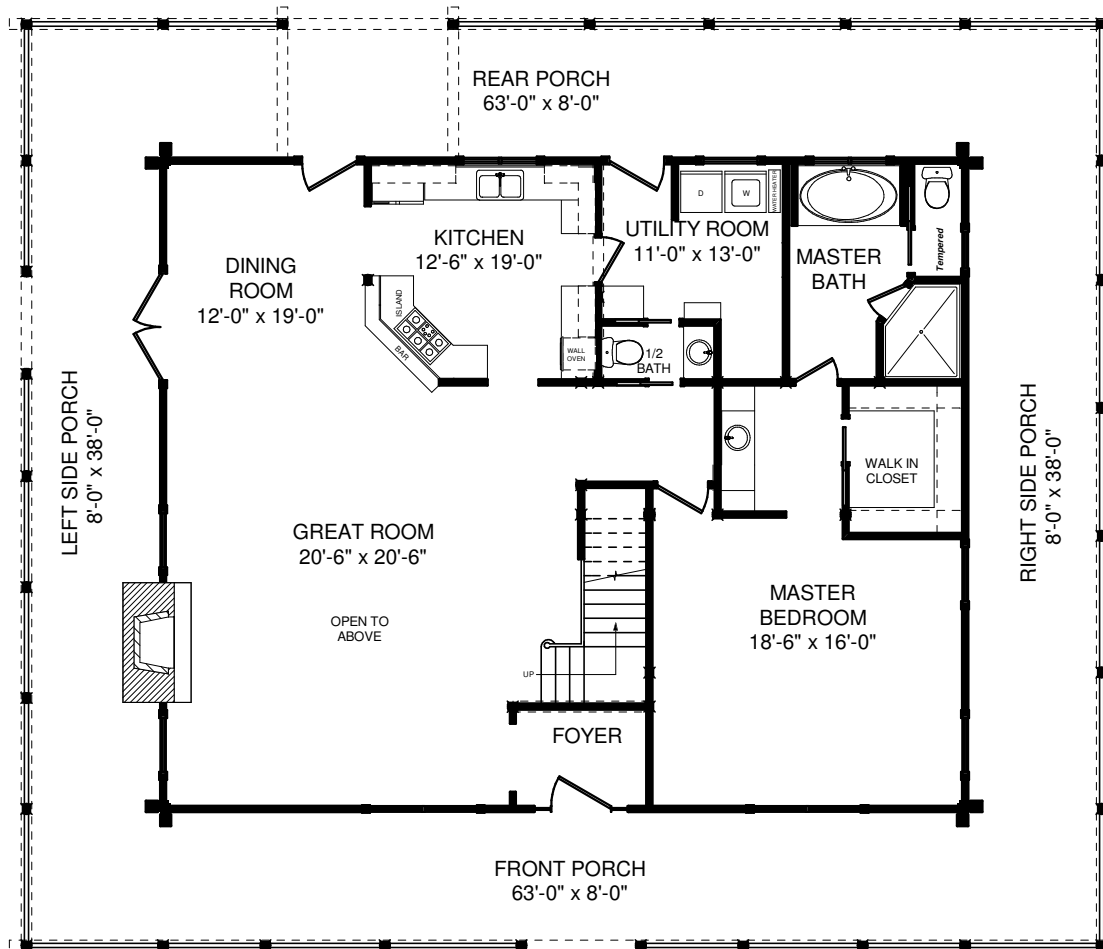

LEFT ELEVATION

REAR ELEVATION

SQUARE FOOTAGE	
HEATED AREAS:	
FIRST FLOOR.....	1840 Sq. Ft.
SECOND FLOOR.....	1123 Sq. Ft.
TOTAL HEATED.....	2963 Sq. Ft.
UNHEATED AREAS:	
PORCH(ES).....	1627 Sq. Ft.
STORAGE.....	181 Sq. Ft.
TOTAL UNHEATED.....	1808 Sq. Ft.
TOTAL UNDER ROOF.....	4771 Sq. Ft.

FIRST FLOOR PLAN

SQUARE FOOTAGE	
HEATED AREAS:	
FIRST FLOOR.....	1840 Sq. Ft.
SECOND FLOOR.....	1123 Sq. Ft.
TOTAL HEATED.....	2963 Sq. Ft.
UNHEATED AREAS:	
PORCH(ES).....	1627 Sq. Ft.
STORAGE.....	181 Sq. Ft.
TOTAL UNHEATED.....	1808 Sq. Ft.
TOTAL UNDER ROOF.....	4771 Sq. Ft.

SECOND FLOOR PLAN

SQUARE FOOTAGE	
HEATED AREAS:	
FIRST FLOOR.....	1840 Sq. Ft.
SECOND FLOOR.....	1123 Sq. Ft.
TOTAL HEATED.....	2963 Sq. Ft.
UNHEATED AREAS:	
PORCH(ES).....	1627 Sq. Ft.
STORAGE.....	181 Sq. Ft.
TOTAL UNHEATED.....	1808 Sq. Ft.
TOTAL UNDER ROOF.....	4771 Sq. Ft.