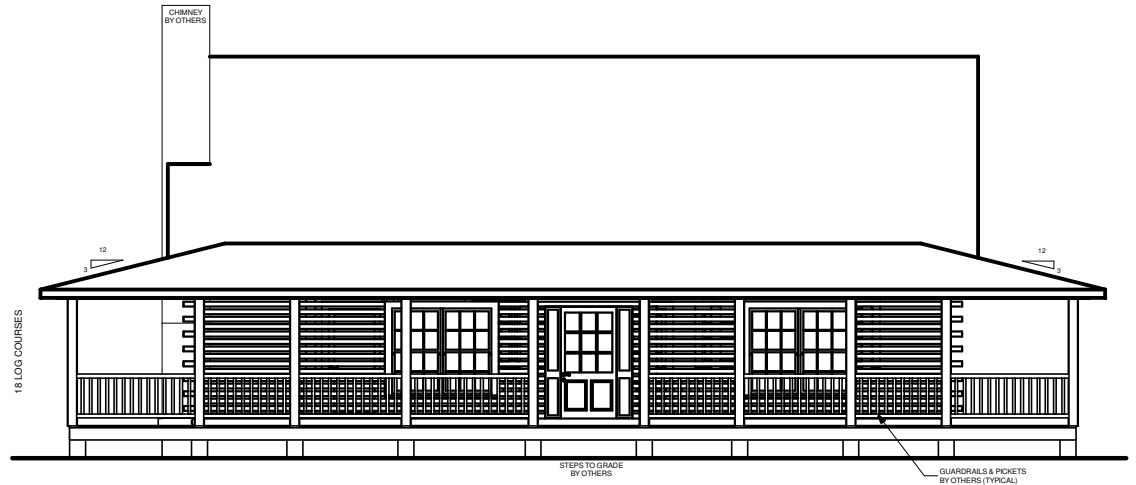

SOUTHLAND **LOG HOMES**

America's Favorite Log Home™

GRUNDY

RIGHT ELEVATION

FRONT ELEVATION

SQUARE FOOTAGE	
HEATED AREAS:	
FIRST FLOOR.....	1840 Sq. Ft.
SECOND FLOOR.....	1123 Sq. Ft.
TOTAL HEATED.....	2963 Sq. Ft.
UNHEATED AREAS:	
PORCH(ES).....	1627 Sq. Ft.
STORAGE.....	181 Sq. Ft.
TOTAL UNHEATED.....	1808 Sq. Ft.
TOTAL UNDER ROOF.....	4771 Sq. Ft.

LEFT ELEVATION

REAR ELEVATION

SQUARE FOOTAGE	
HEATED AREAS:	
FIRST FLOOR.....	1840 Sq. Ft.
SECOND FLOOR.....	1123 Sq. Ft.
TOTAL HEATED.....	2963 Sq. Ft.
UNHEATED AREAS:	
PORCH(ES).....	1627 Sq. Ft.
STORAGE.....	181 Sq. Ft.
TOTAL UNHEATED.....	1808 Sq. Ft.
TOTAL UNDER ROOF.....	4771 Sq. Ft.

FIRST FLOOR PLAN

SQUARE FOOTAGE	
HEATED AREAS:	
FIRST FLOOR.....	1840 Sq. Ft.
SECOND FLOOR.....	1123 Sq. Ft.
TOTAL HEATED.....	2963 Sq. Ft.
UNHEATED AREAS:	
PORCH(ES).....	1627 Sq. Ft.
STORAGE.....	181 Sq. Ft.
TOTAL UNHEATED.....	1808 Sq. Ft.
TOTAL UNDER ROOF.....	4771 Sq. Ft.