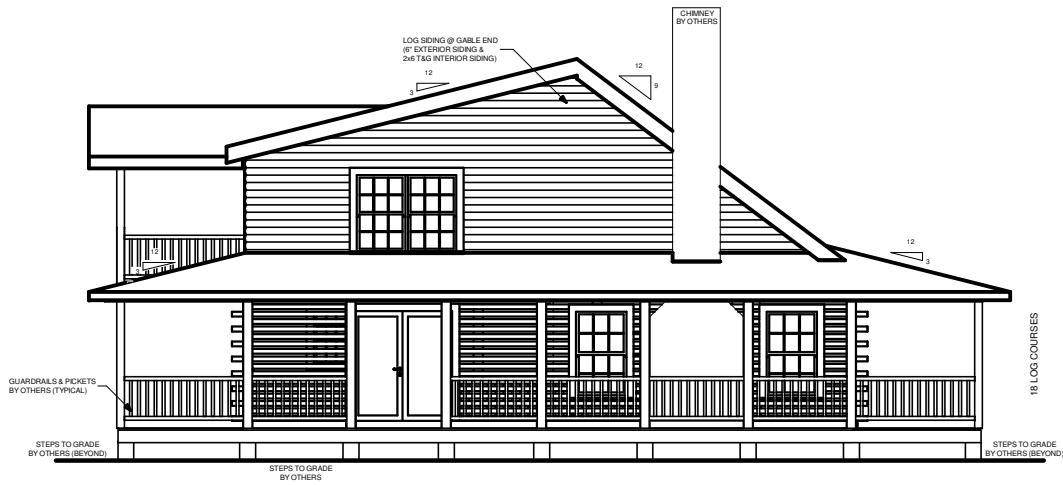

SOUTHLAND **LOG HOMES**

America's Favorite Log Home™

GRUNDY

RIGHT ELEVATION

FRONT ELEVATION

SQUARE FOOTAGE	
HEATED AREAS:	
FIRST FLOOR.....	1840 Sq. Ft.
SECOND FLOOR.....	1123 Sq. Ft.
TOTAL HEATED.....	2963 Sq. Ft.
UNHEATED AREAS:	
PORCH(ES).....	1627 Sq. Ft.
STORAGE.....	181 Sq. Ft.
TOTAL UNHEATED.....	1808 Sq. Ft.
TOTAL UNDER ROOF.....	4771 Sq. Ft.

LEFT ELEVATION

REAR ELEVATION

SQUARE FOOTAGE	
HEATED AREAS:	
FIRST FLOOR.....	1840 Sq. Ft.
SECOND FLOOR.....	1123 Sq. Ft.
TOTAL HEATED.....	2963 Sq. Ft.
UNHEATED AREAS:	
PORCH(ES).....	1627 Sq. Ft.
STORAGE.....	181 Sq. Ft.
TOTAL UNHEATED.....	1808 Sq. Ft.
TOTAL UNDER ROOF.....	4771 Sq. Ft.