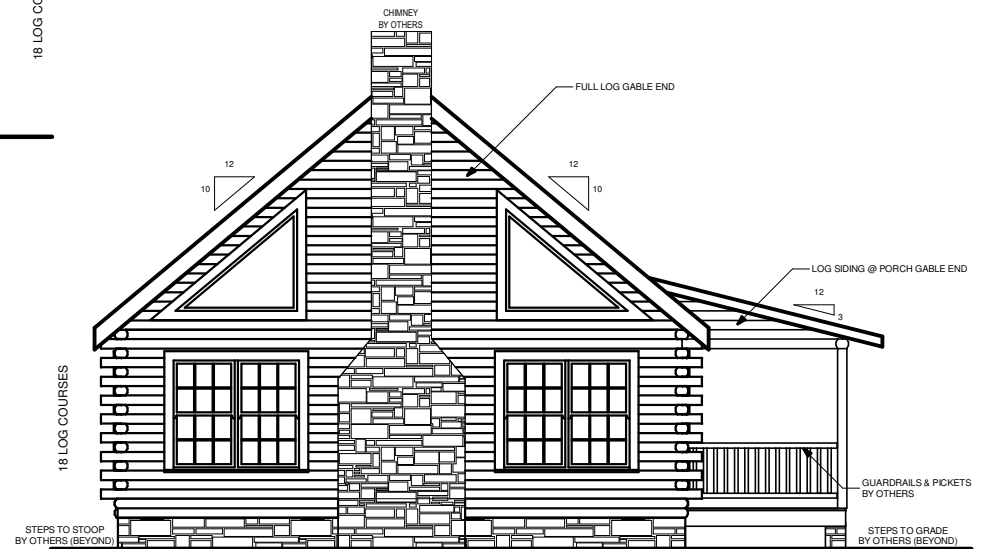

# SOUTHLAND LOG HOMES

America's Favorite Log Home™

---

**STEWART**

**FRONT ELEVATION**

**RIGHT ELEVATION**

SQUARE FOOTAGE	
HEATED AREAS:	
FIRST FLOOR.....	1106 Sq. Ft.
SECOND FLOOR.....	319 Sq. Ft.
TOTAL HEATED.....	1425 Sq. Ft.
UNHEATED AREAS:	
PORCH(ES).....	304 Sq. Ft.
STORAGE.....	221 Sq. Ft.
TOTAL UNHEATED.....	525 Sq. Ft.
TOTAL UNDER ROOF.....	1950 Sq. Ft.

REAR ELEVATION

LEFT ELEVATION

SQUARE FOOTAGE	
HEATED AREAS:	
FIRST FLOOR.....	1106 Sq. Ft.
SECOND FLOOR.....	319 Sq. Ft.
TOTAL HEATED.....	1425 Sq. Ft.
UNHEATED AREAS:	
PORCH(ES).....	304 Sq. Ft.
STORAGE.....	221 Sq. Ft.
TOTAL UNHEATED.....	525 Sq. Ft.
TOTAL UNDER ROOF.....	1950 Sq. Ft.