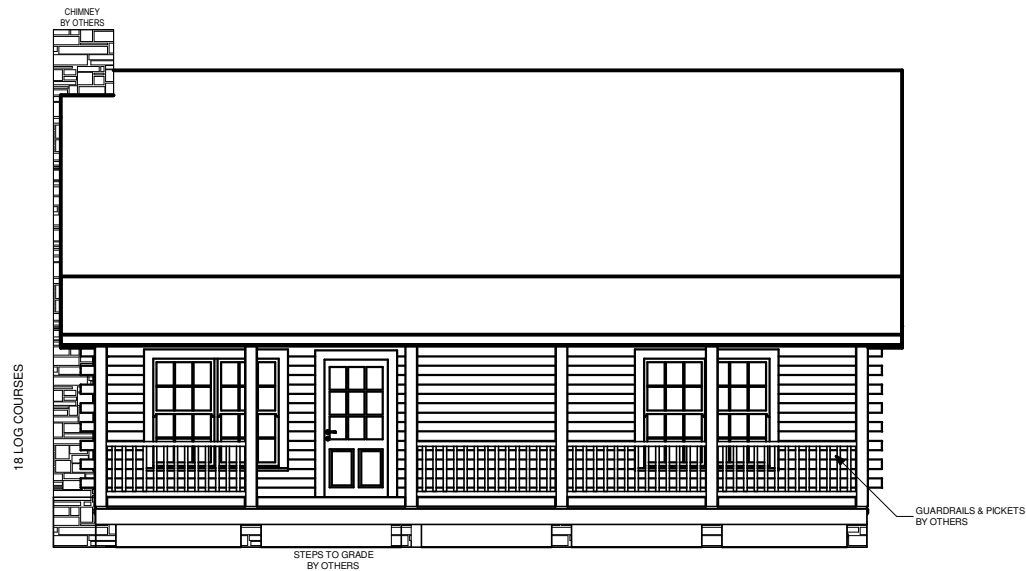

# SOUTHLAND LOG HOMES

America's Favorite Log Home™

---

**STEWART**

**FRONT ELEVATION**

**RIGHT ELEVATION**

SQUARE FOOTAGE	
HEATED AREAS:	
FIRST FLOOR.....	1106 Sq. Ft.
SECOND FLOOR.....	319 Sq. Ft.
TOTAL HEATED.....	1425 Sq. Ft.
UNHEATED AREAS:	
PORCH(ES).....	304 Sq. Ft.
STORAGE.....	221 Sq. Ft.
TOTAL UNHEATED.....	525 Sq. Ft.
TOTAL UNDER ROOF.....	1950 Sq. Ft.

REAR ELEVATION

LEFT ELEVATION

SQUARE FOOTAGE	
HEATED AREAS:	
FIRST FLOOR.....	1106 Sq. Ft.
SECOND FLOOR.....	319 Sq. Ft.
TOTAL HEATED.....	1425 Sq. Ft.
UNHEATED AREAS:	
PORCH(ES).....	304 Sq. Ft.
STORAGE.....	221 Sq. Ft.
TOTAL UNHEATED.....	525 Sq. Ft.
TOTAL UNDER ROOF.....	1950 Sq. Ft.

**LEFT ELEVATION**

SQUARE FOOTAGE	
HEATED AREAS:	
FIRST FLOOR.....	1106 Sq. Ft.
SECOND FLOOR.....	319 Sq. Ft.
TOTAL HEATED.....	1425 Sq. Ft.
UNHEATED AREAS:	
PORCH(ES).....	304 Sq. Ft.
STORAGE.....	221 Sq. Ft.
TOTAL UNHEATED.....	525 Sq. Ft.
TOTAL UNDER ROOF.....	1950 Sq. Ft.