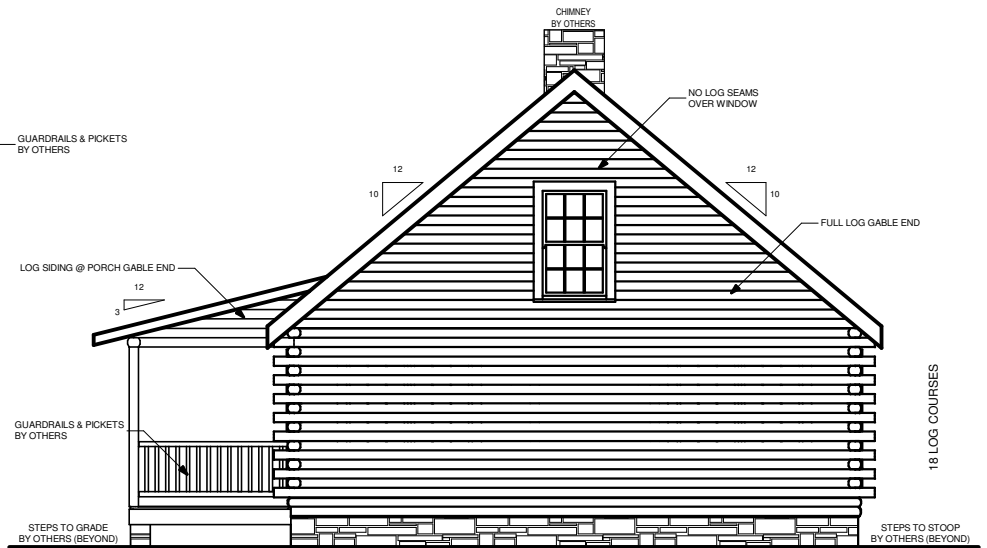

# SOUTHLAND LOG HOMES

America's Favorite Log Home™

---

**STEWART**

**FRONT ELEVATION**

**RIGHT ELEVATION**

SQUARE FOOTAGE	
HEATED AREAS:	
FIRST FLOOR.....	1106 Sq. Ft.
SECOND FLOOR.....	319 Sq. Ft.
TOTAL HEATED.....	1425 Sq. Ft.
UNHEATED AREAS:	
PORCH(ES).....	304 Sq. Ft.
STORAGE.....	221 Sq. Ft.
TOTAL UNHEATED.....	525 Sq. Ft.
TOTAL UNDER ROOF.....	1950 Sq. Ft.