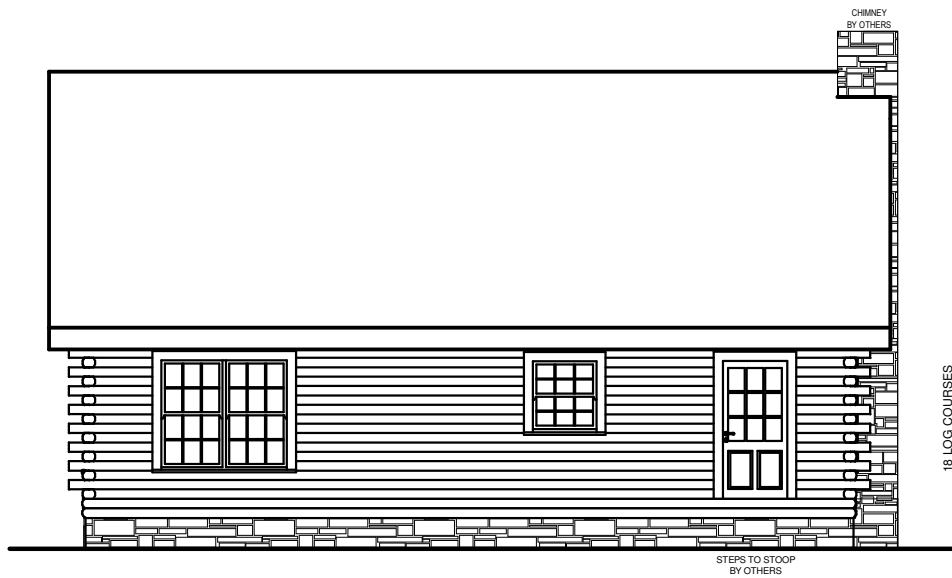

# SOUTHLAND LOG HOMES

America's Favorite Log Home™

---

**STEWART**

**FRONT ELEVATION**

**RIGHT ELEVATION**

SQUARE FOOTAGE	
HEATED AREAS:	
FIRST FLOOR.....	1106 Sq. Ft.
SECOND FLOOR.....	319 Sq. Ft.
TOTAL HEATED.....	1425 Sq. Ft.
UNHEATED AREAS:	
PORCH(ES).....	304 Sq. Ft.
STORAGE.....	221 Sq. Ft.
TOTAL UNHEATED.....	525 Sq. Ft.
TOTAL UNDER ROOF.....	1950 Sq. Ft.

REAR ELEVATION

LEFT ELEVATION

SQUARE FOOTAGE	
HEATED AREAS:	
FIRST FLOOR.....	1106 Sq. Ft.
SECOND FLOOR.....	319 Sq. Ft.
TOTAL HEATED.....	1425 Sq. Ft.
UNHEATED AREAS:	
PORCH(ES).....	304 Sq. Ft.
STORAGE.....	221 Sq. Ft.
TOTAL UNHEATED.....	525 Sq. Ft.
TOTAL UNDER ROOF.....	1950 Sq. Ft.