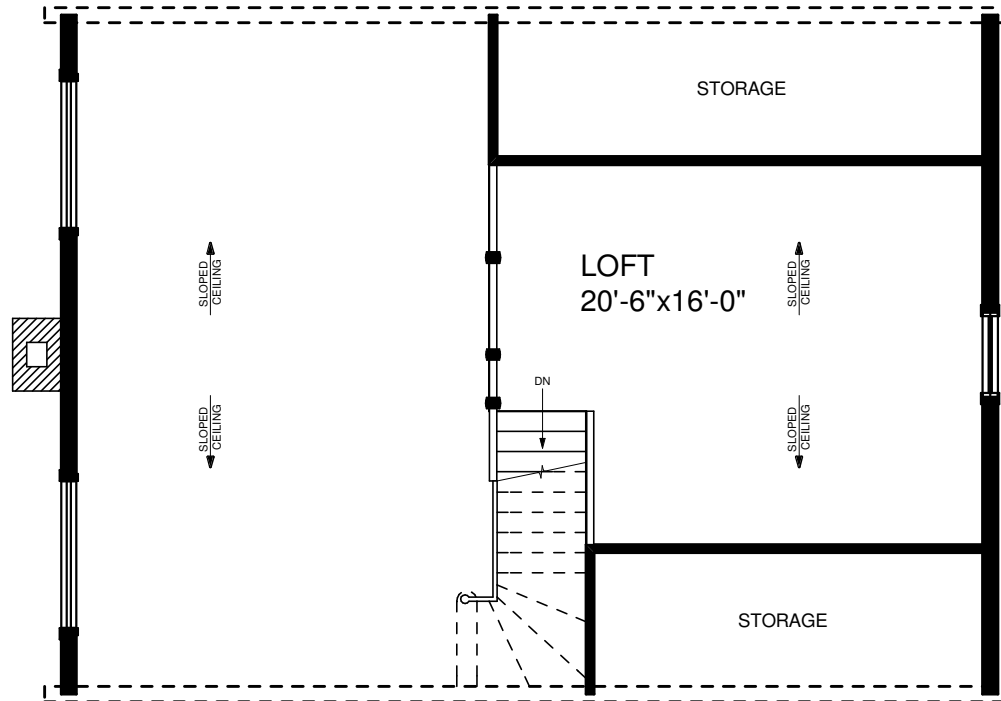

REAR ELEVATION

LEFT ELEVATION

SQUARE FOOTAGE	
HEATED AREAS:	
FIRST FLOOR.....	1106 Sq. Ft.
SECOND FLOOR.....	319 Sq. Ft.
TOTAL HEATED.....	1425 Sq. Ft.
UNHEATED AREAS:	
PORCH(ES).....	304 Sq. Ft.
STORAGE.....	221 Sq. Ft.
TOTAL UNHEATED.....	525 Sq. Ft.
TOTAL UNDER ROOF.....	1950 Sq. Ft.

**LEFT ELEVATION**

SQUARE FOOTAGE	
HEATED AREAS:	
FIRST FLOOR.....	1106 Sq. Ft.
SECOND FLOOR.....	319 Sq. Ft.
TOTAL HEATED.....	1425 Sq. Ft.
UNHEATED AREAS:	
PORCH(ES).....	304 Sq. Ft.
STORAGE.....	221 Sq. Ft.
TOTAL UNHEATED.....	525 Sq. Ft.
TOTAL UNDER ROOF.....	1950 Sq. Ft.

**SECOND FLOOR PLAN**

SQUARE FOOTAGE	
HEATED AREAS:	
FIRST FLOOR.....	1106 Sq. Ft.
SECOND FLOOR.....	319 Sq. Ft.
TOTAL HEATED.....	1425 Sq. Ft.
UNHEATED AREAS:	
PORCH(ES).....	304 Sq. Ft.
STORAGE.....	221 Sq. Ft.
TOTAL UNHEATED.....	525 Sq. Ft.
TOTAL UNDER ROOF.....	1950 Sq. Ft.